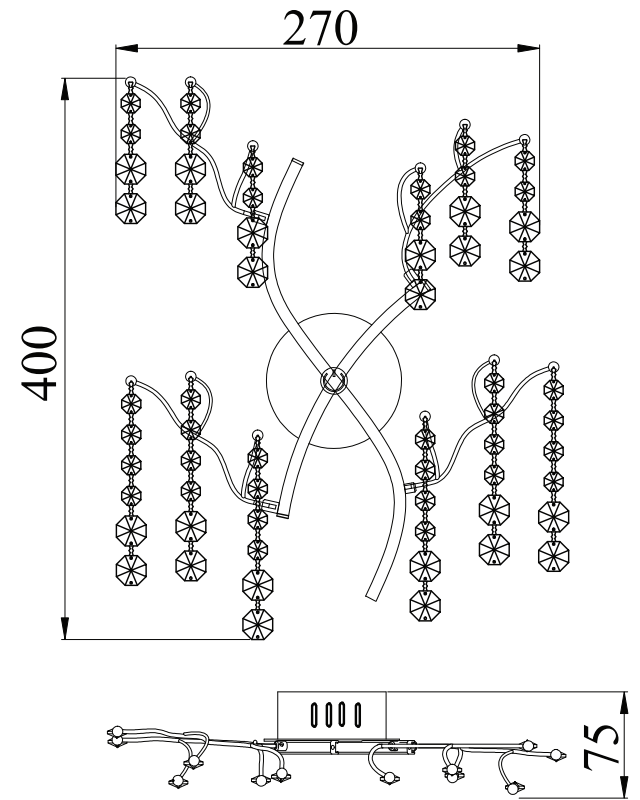

Instruction

Collection: Modern
 Series: Spring
 Model: MOD203-02-N
 Wall-mounted

LED
 max 6w
 450 lumen

MAYTONI
 DECORATIVE LIGHTING

www.maytoni.de