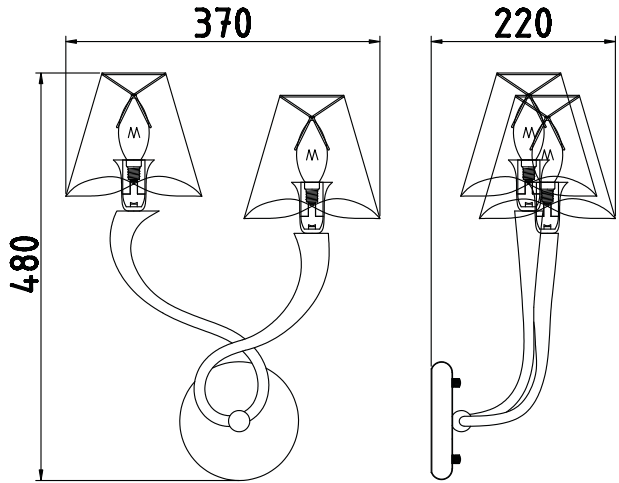

Instruction

Collection: Modern
Series: Boscage
Model: MOD206-02-N
Wall-mounted

– Wall-mounted

2 x E14 (40w)

MAYTONI
DECORATIVE LIGHTING

www.maytoni.de