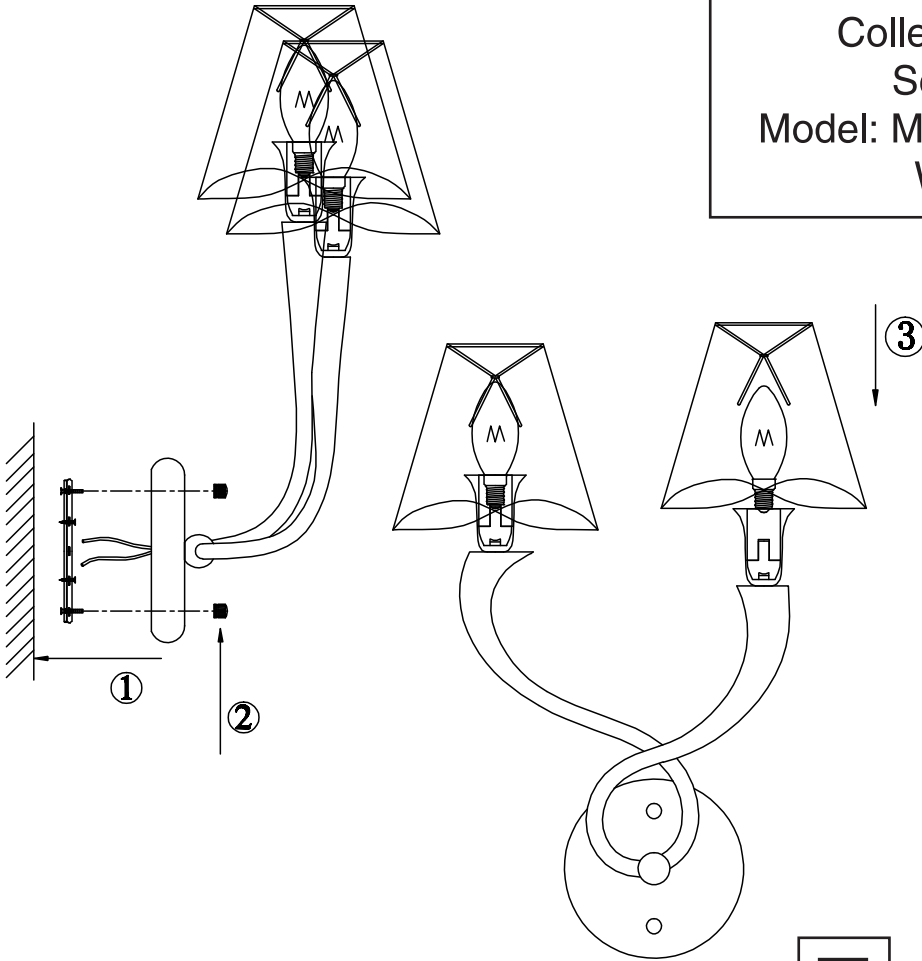

Instruction

Collection: Modern
Series: Boscage
Model: MOD206-02-N
Wall-mounted

– Wall-mounted

2 x E14 (40w)

MAYTONI
DECORATIVE LIGHTING

www.maytoni.de