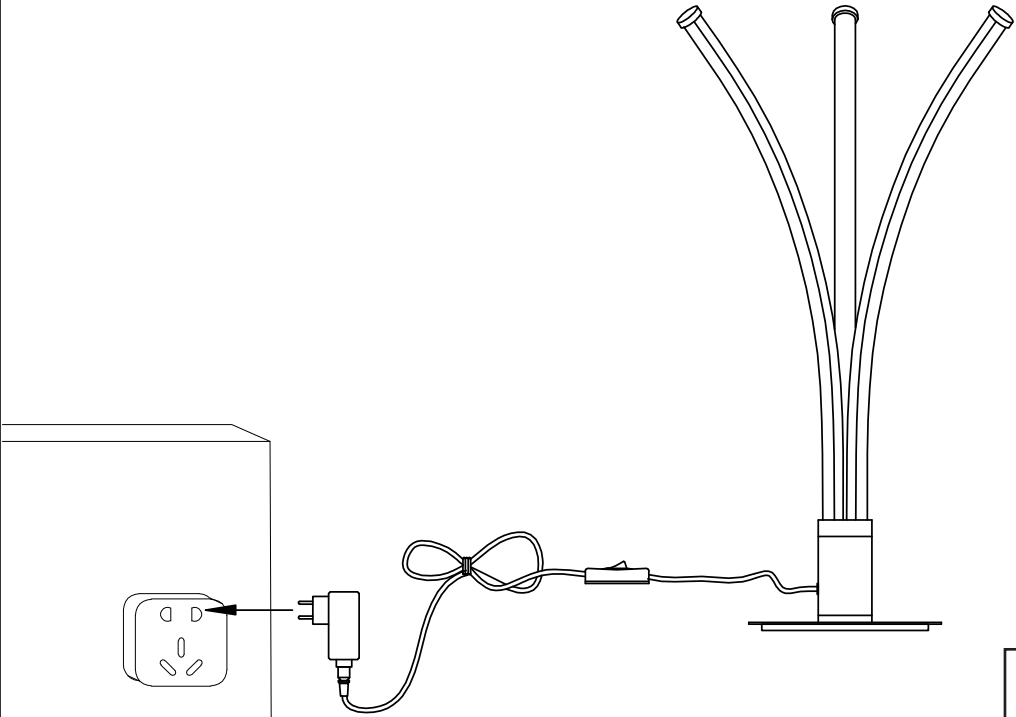

Instruction

Collection: Modern
Series: Pluto
Model: MOD212-22-N
Mobile

LED max 16W
800 LM

MAYTONI
DECORATIVE LIGHTING

www.maytoni.de