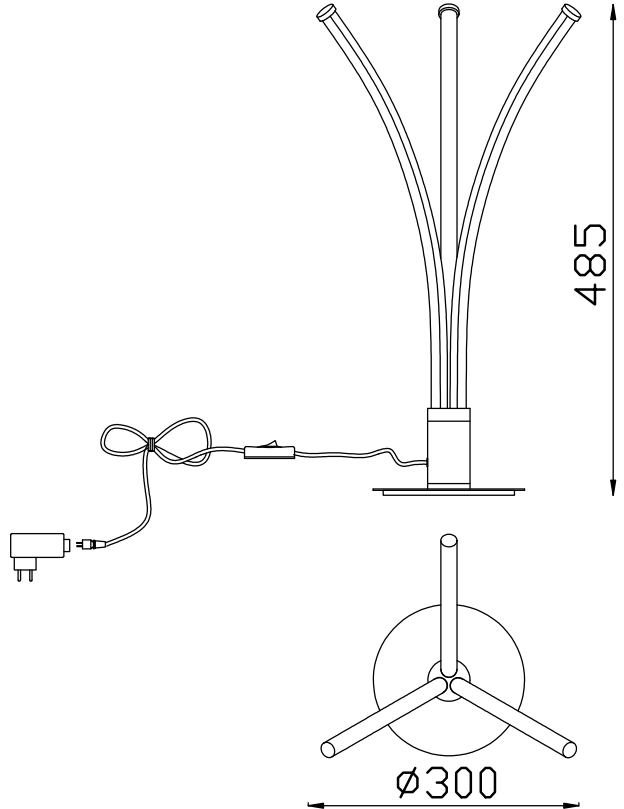

Instruction

Collection: Modern
Series: Pluto
Model: MOD212-22-N
Mobile

LED max 16W
800 LM

MAYTONI
DECORATIVE LIGHTING

www.maytoni.de