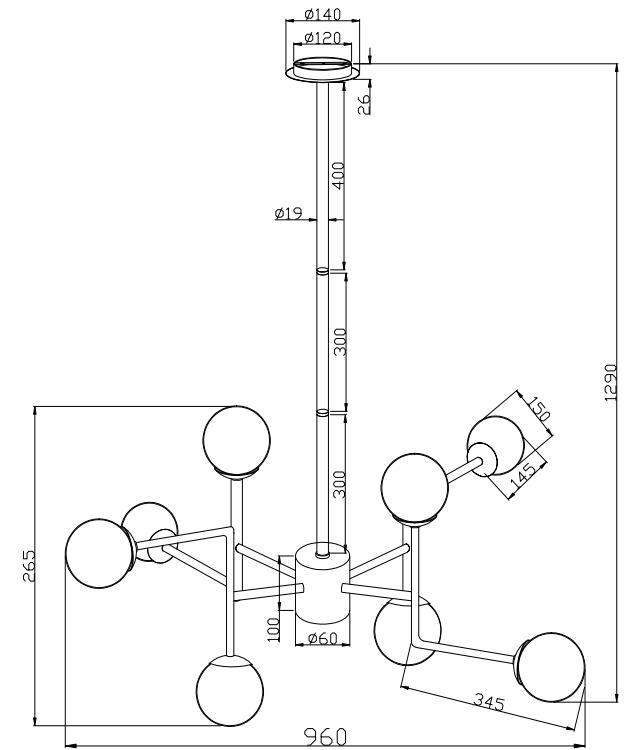

Instruction

MOD221-PL-08-N

8 x E14 (40W)

Model: MOD221-PL-08-N
Collection: Modern
Series: Erich

Ceiling Lamps