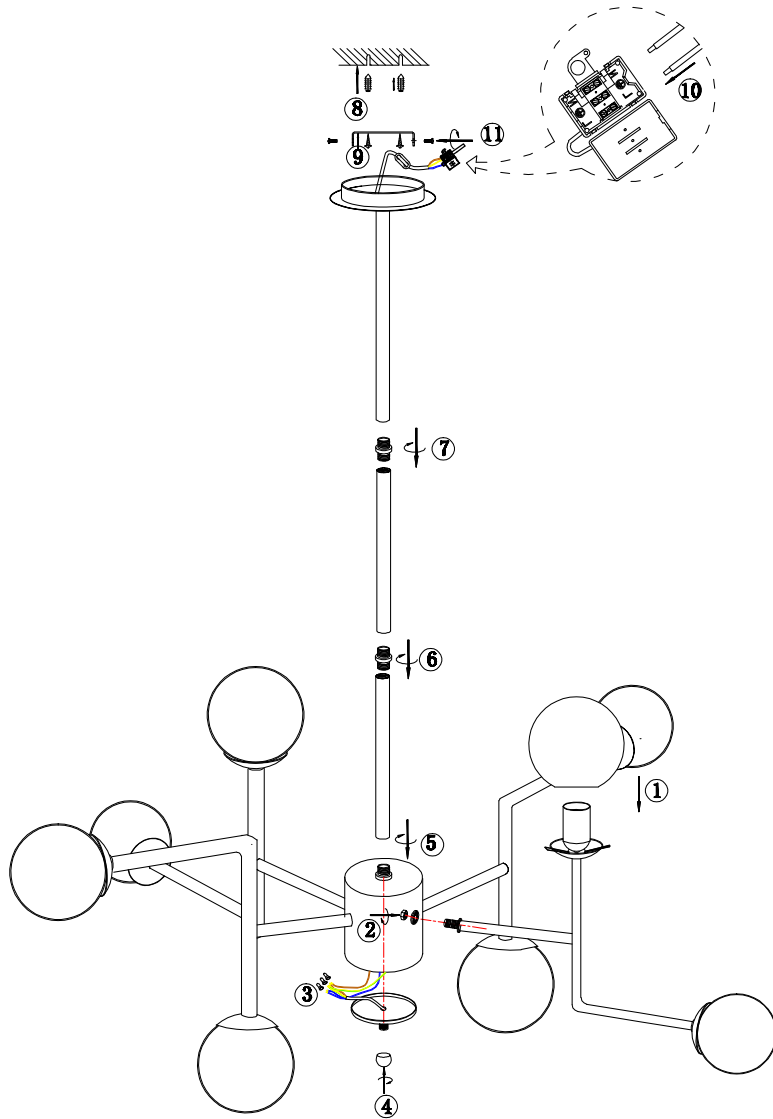

Instruction

MOD221-PL-08-N

8 x E14 (40W)

Model: MOD221-PL-08-N
Collection: Modern
Series: Erich

Ceiling Lamps