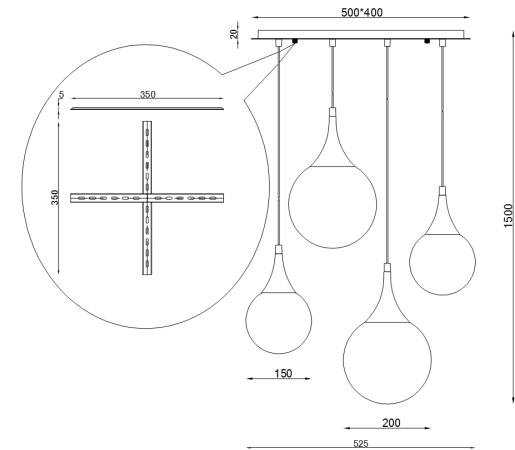

Instruction

Collection: PENDANT
Series: DEWDROP
Model: MOD225-04-N
Ceiling

- Ceiling

4 x E27 (8W)

MAYTONI
DECORATIVE LIGHTING

www.maytoni.de