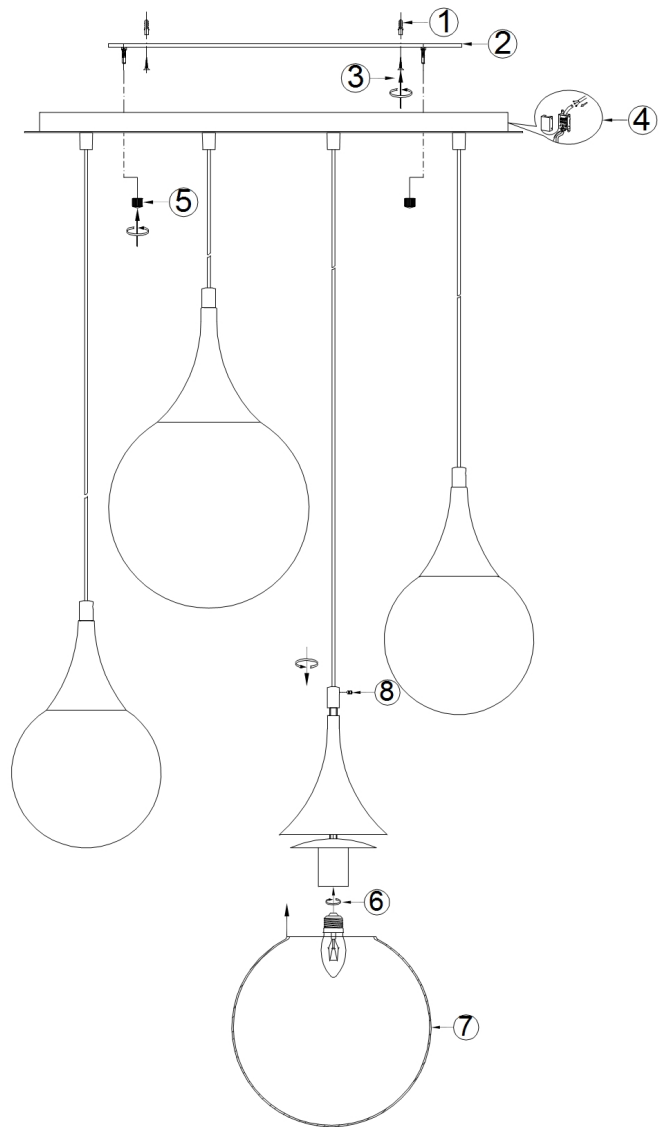

Instruction

Collection: PENDANT
Series: DEWDROP
Model: MOD225-04-N
Ceiling

- Ceiling

4 x E27 (8W)

MAYTONI
DECORATIVE LIGHTING

www.maytoni.de