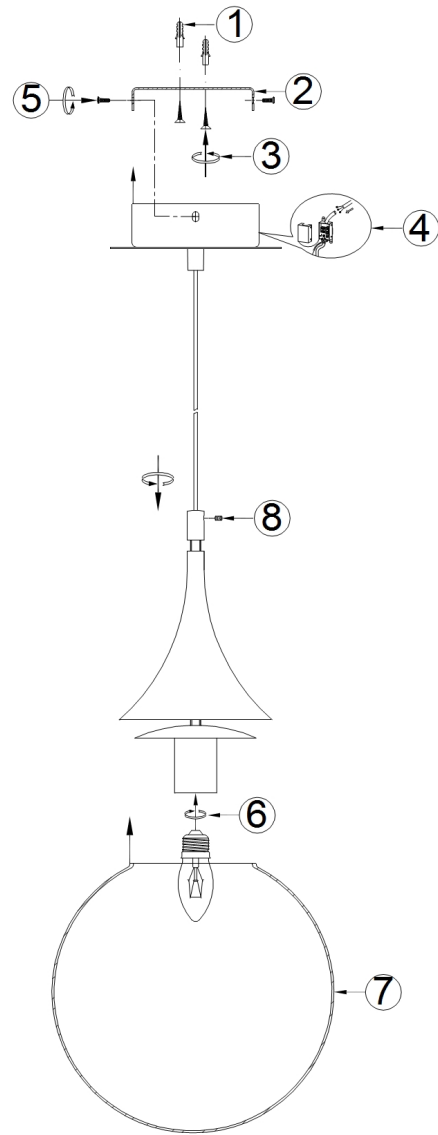

Instruction

Collection: PENDANT
Series: DEWDROP
Model: MOD225-20-N
Ceiling

- Ceiling

1 x E27 (8W)

MAYTONI
DECORATIVE LIGHTING

www.maytoni.de