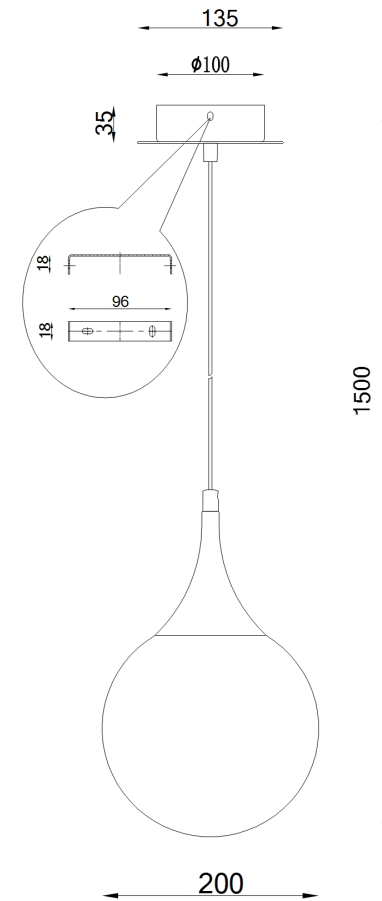

Instruction

Collection: PENDANT
Series: DEWDROP
Model: MOD225-20-N
Ceiling

- Ceiling

1 x E27 (8W)

MAYTONI
DECORATIVE LIGHTING

www.maytoni.de