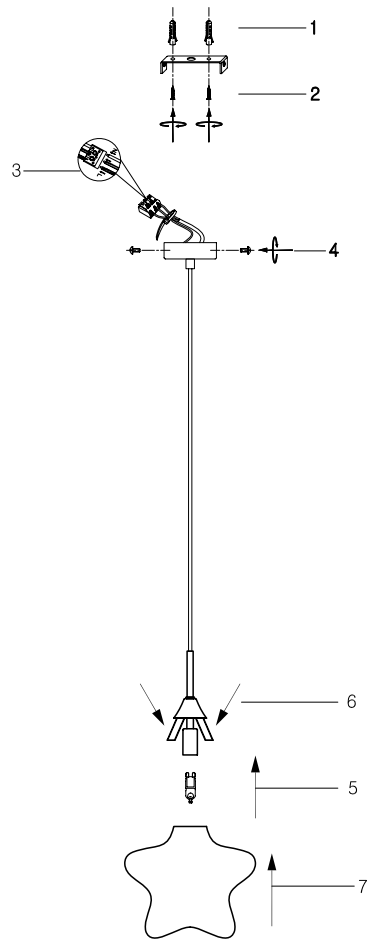

# Instruction

MOD242-PL-01-R

1 x G9 (28W)

Model: MOD242-PL-01-R  
Collection: Pendant  
Series: Star

Pendant Lamps