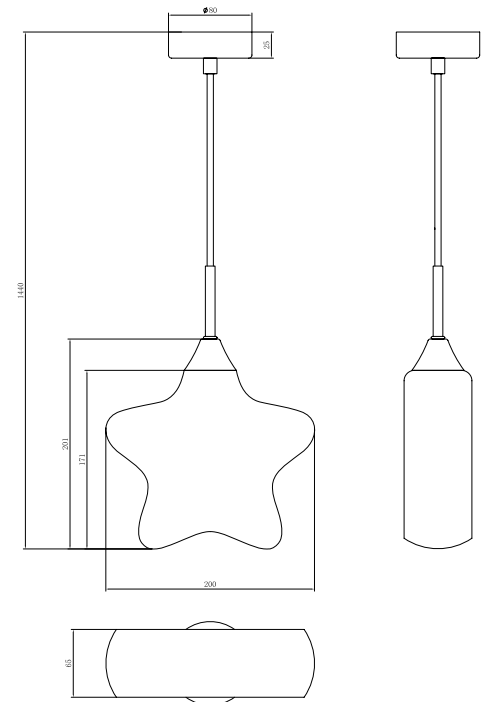

# Instruction

MOD242-PL-01-R

1 x G9 (28W)

Model: MOD242-PL-01-R  
Collection: Pendant  
Series: Star

Pendant Lamps