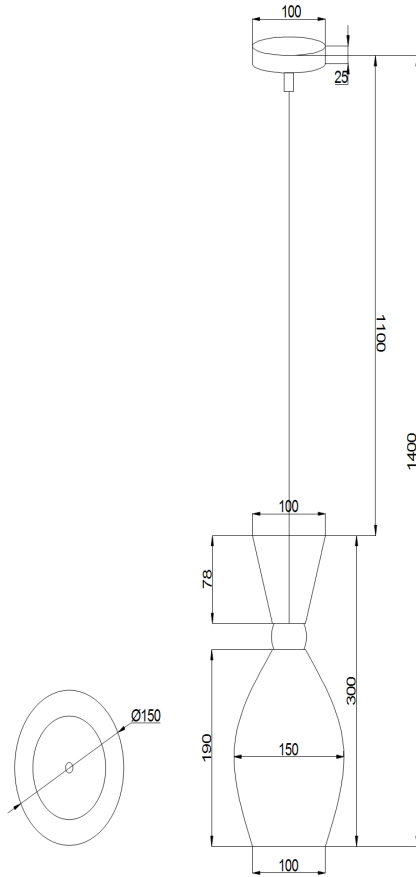

Instruction

Collection: PENDANT
Series: BARI
Model: MOD249-PL-01-FW
Ceiling

1 x E14 (40W)

MAYTONI
DECORATIVE LIGHTING
www.maytoni.de