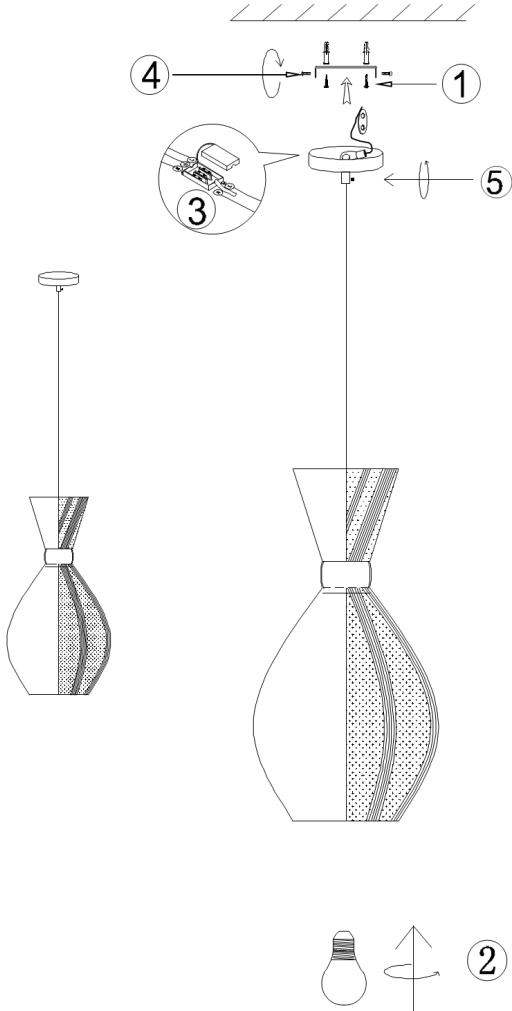

Instruction

Collection: PENDANT
Series: BARI
Model: MOD249-PL-01-FW
Ceiling

1 x E14 (40W)

MAYTONI
DECORATIVE LIGHTING
www.maytoni.de