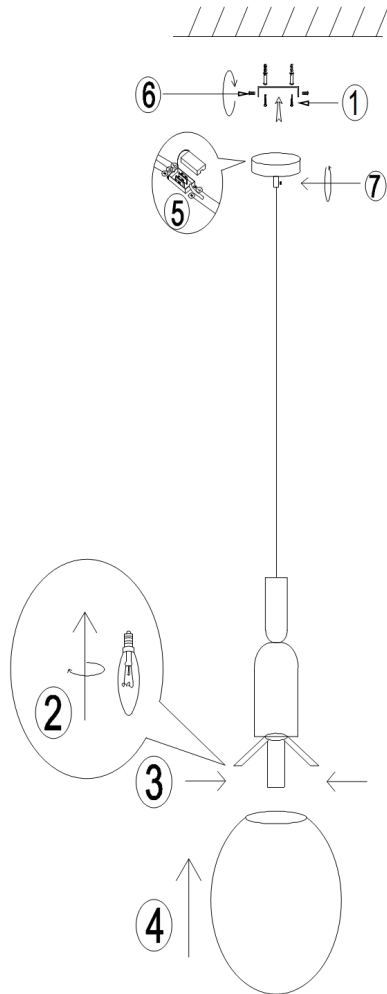

Instruction

Collection: PENDANT
Series: BALL
Model: MOD267-PL-01-B
Ceiling

- Ceiling

1 x E14 (40W)

MAYTONI
DECORATIVE LIGHTING

www.maytoni.de