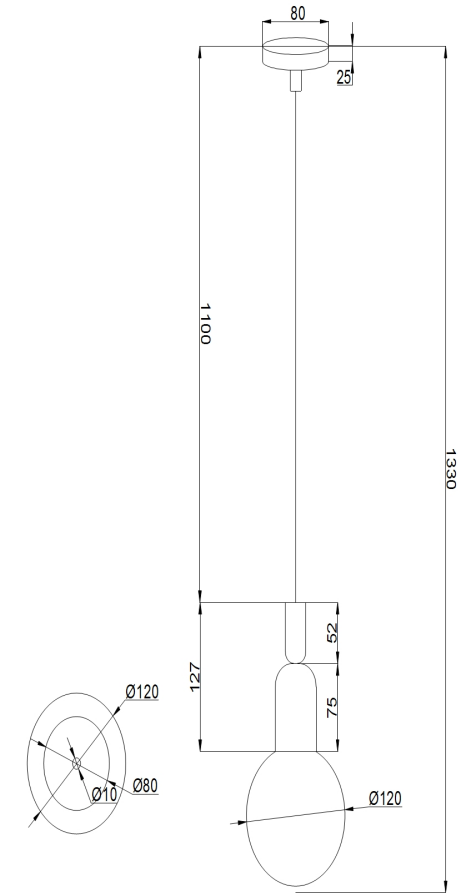

Instruction

Collection: PENDANT
Series: BALL
Model: MOD267-PL-01-B
Ceiling

- Ceiling

1 x E14 (40W)

MAYTONI
DECORATIVE LIGHTING

www.maytoni.de