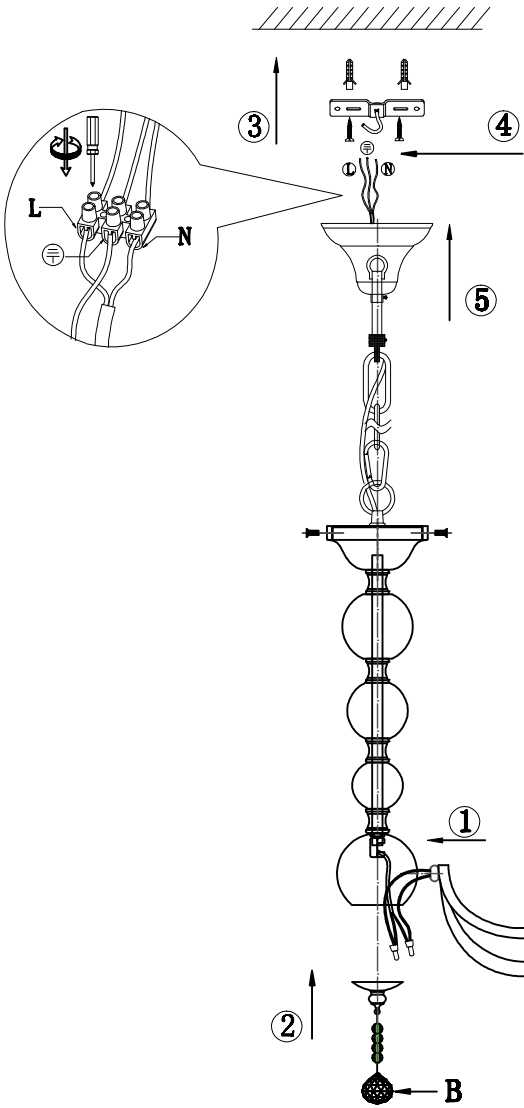

Instruction

Collection: Modern
 Series: Terra
 Model: MOD269-PL-06-CH
 Suspended

A=6

B=1

 6 x E14 (40w)

MAYTONI
 DECORATIVE LIGHTING

www.maytoni.de