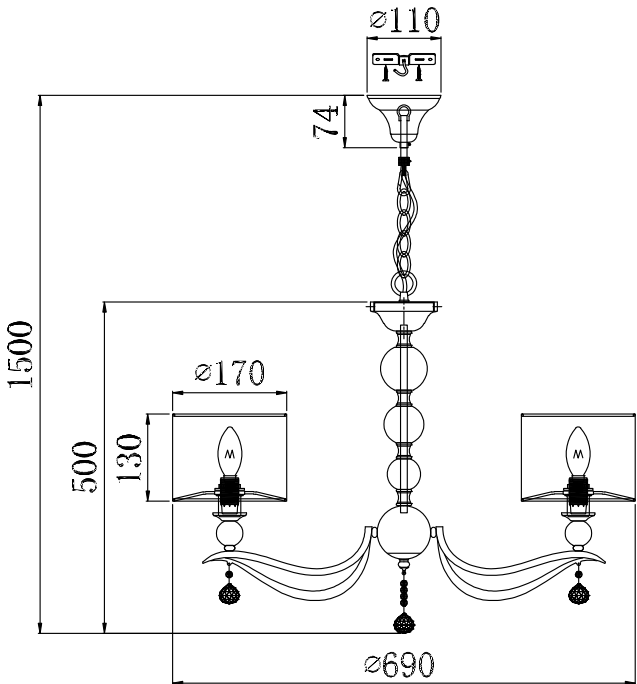

Instruction

Collection: Modern
 Series: Terra
 Model: MOD269-PL-06-CH
 Suspended

A=6

B=1

 6 x E14 (40w)

MAYTONI
 DECORATIVE LIGHTING

www.maytoni.de