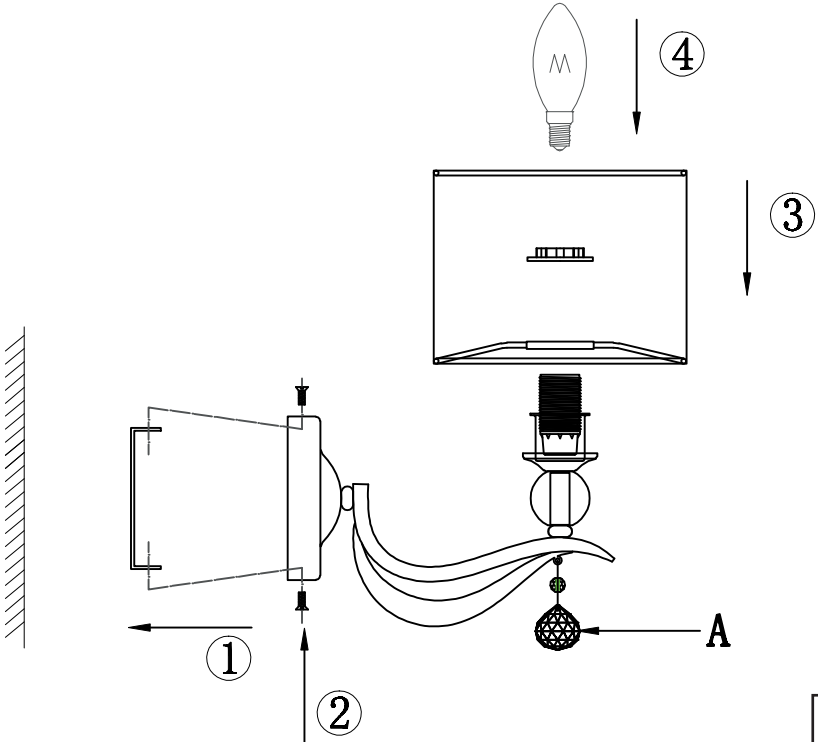

Instruction

Collection: Modern
Series: Terra
Model: MOD269-WL-01-CH
Wall-mounted

A=1

1 x E14 (40w)

MAYTONI
DECORATIVE LIGHTING

www.maytoni.de