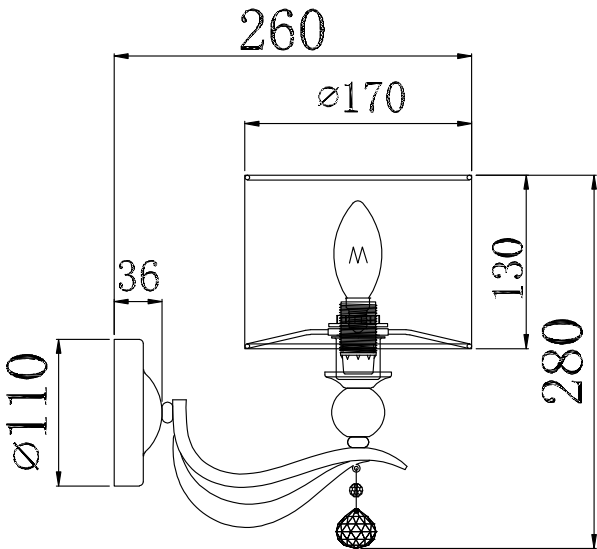

Instruction

Collection: Modern
Series: Terra
Model: MOD269-WL-01-CH
Wall-mounted

A=1

1 x E14 (40w)

MAYTONI
DECORATIVE LIGHTING

www.maytoni.de