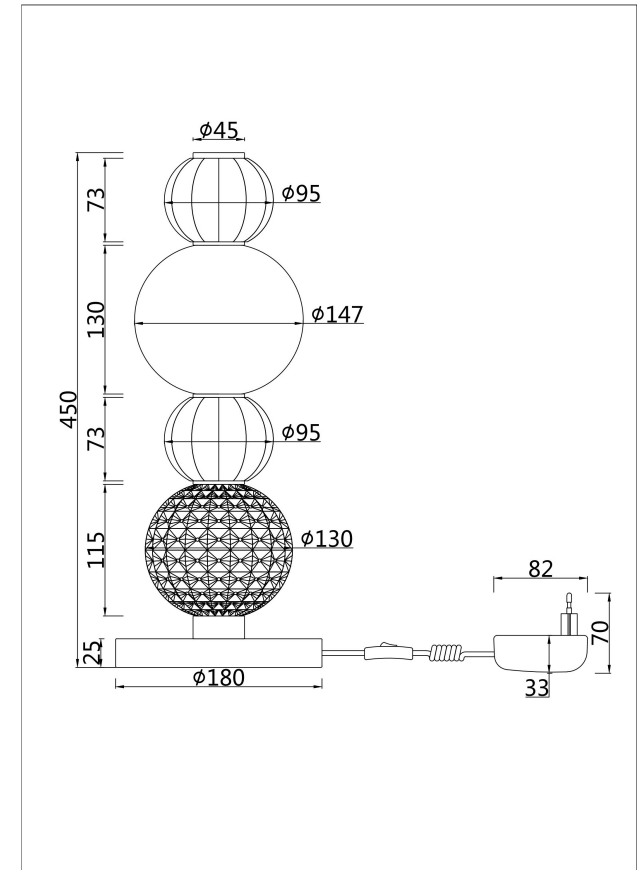

## Instruction

MOD301TL-L18G3K

MAX 18W  
950 Lumen

Model: MOD301TL-L18G3K

Collection: Modern

Table Lamps