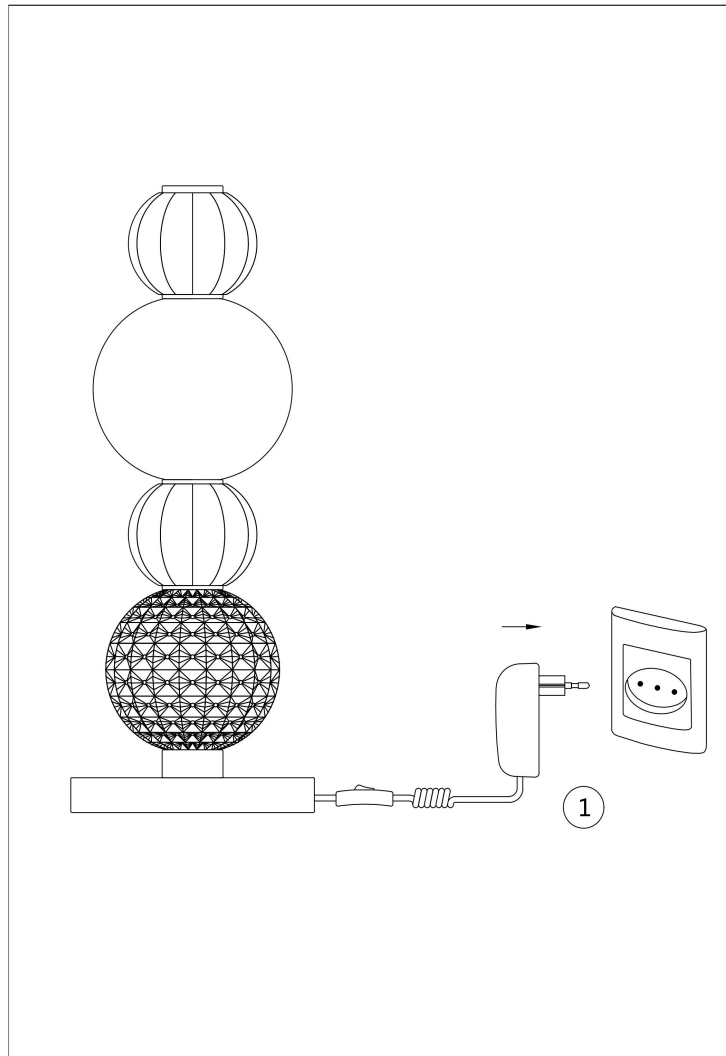

## Instruction

MOD301TL-L18G3K

MAX 18W  
950 Lumen

Model: MOD301TL-L18G3K

Collection: Modern

Table Lamps