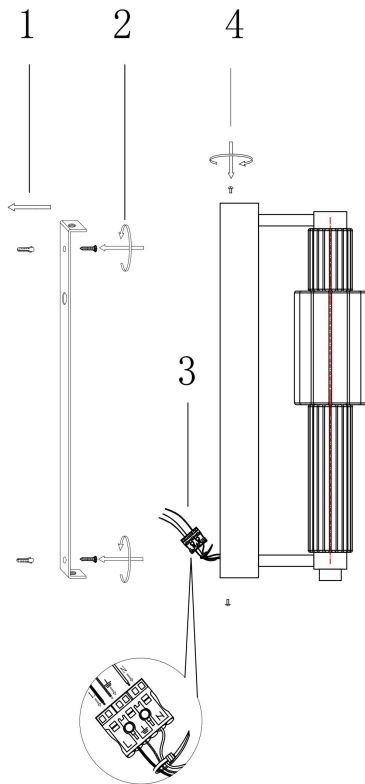

## Instruction

### MOD308WL-L9GR3K

MAX 8W  
800 Lumen

Model: MOD308WL-L9GR3K

Collection: Modern

Wall Lamps