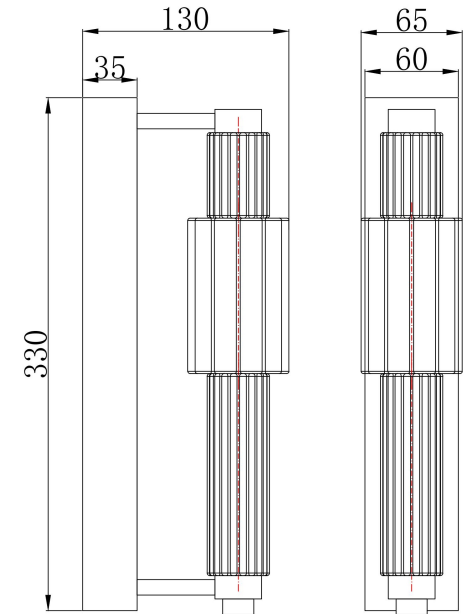

## Instruction

### MOD308WL-L9GR3K

MAX 8W  
800 Lumen

Model: MOD308WL-L9GR3K

Collection: Modern

Wall Lamps