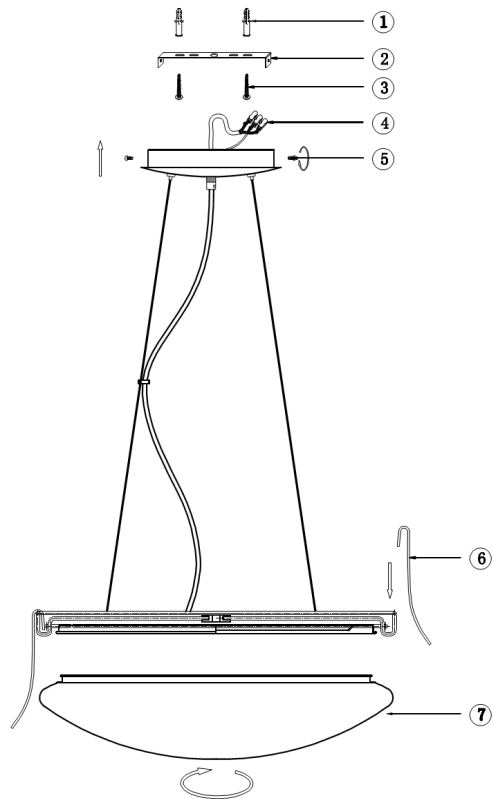

Instruction

Collection: MODERN
Series: DEGAS
Model: MOD341-PL-01-24W-W
Ceiling

- Ceiling

max 24W
1560 LM

MAYTONI
DECORATIVE LIGHTING

www.maytoni.de