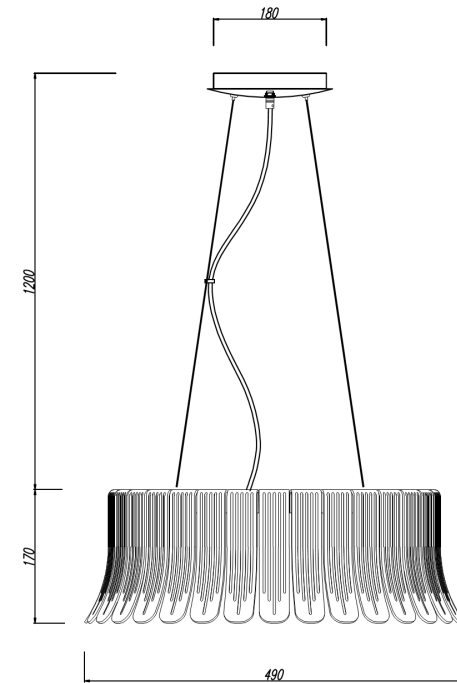

Instruction

Collection: MODERN
Series: DEGAS
Model: MOD341-PL-01-24W-W
Ceiling

- Ceiling

max 24W
1560 LM

MAYTONI
DECORATIVE LIGHTING

www.maytoni.de