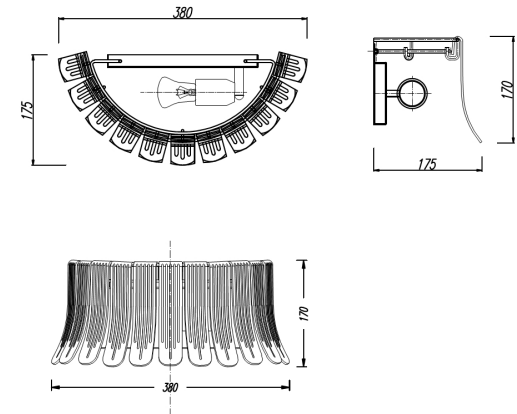

# Instruction

Collection: MODERN  
Series: DEGAS  
Model: MOD341-WL-01-W  
Wall

- Wall

1 x E27 (40W)

**MAYTONI**  
DECORATIVE LIGHTING

[www.maytoni.de](http://www.maytoni.de)