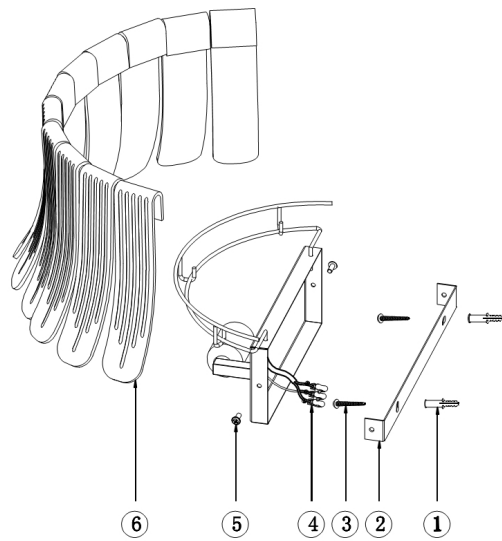

# Instruction

Collection: MODERN  
Series: DEGAS  
Model: MOD341-WL-01-W  
Wall

- Wall

1 x E27 (40W)

**MAYTONI**  
DECORATIVE LIGHTING

[www.maytoni.de](http://www.maytoni.de)