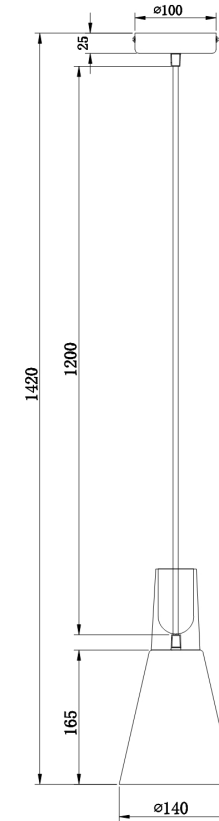

Instruction

Collection: PENDANT
Series: BICONES
Model: MOD359-11-W
Ceiling

- Ceiling

1 x E27 (60W)

MAYTONI
DECORATIVE LIGHTING

www.maytoni.de