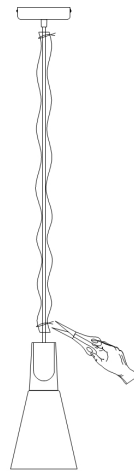

Instruction

Collection: PENDANT
Series: BICONES
Model: MOD359-11-W
Ceiling

- Ceiling

1 x E27 (60W)

MAYTONI
DECORATIVE LIGHTING

www.maytoni.de