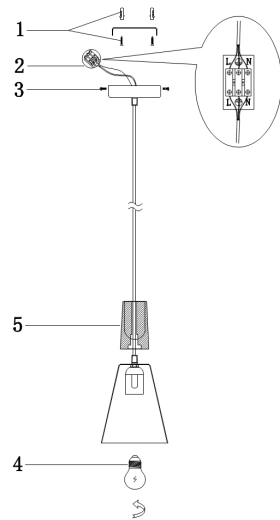

Instruction

Collection: PENDANT
Series: BICONES
Model: MOD359-11-W
Ceiling

- Ceiling

1 x E27 (60W)

MAYTONI
DECORATIVE LIGHTING

www.maytoni.de