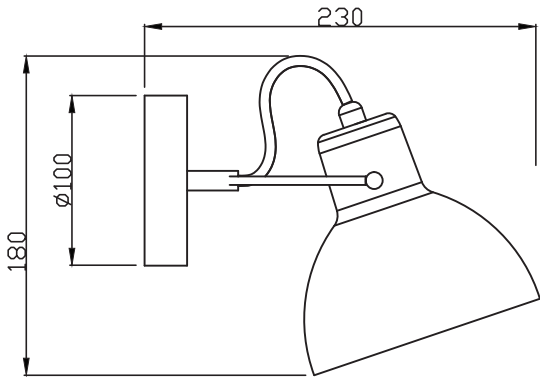

Instruction

Collection: Modern
Series: Daniel
Model: MOD407-WL-01-W
Wall

1 x E14 (40w)

MAYTONI
DECORATIVE LIGHTING
www.maytoni.de