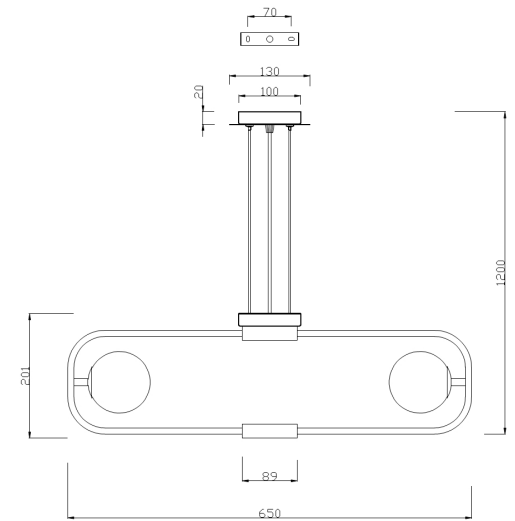

Instruction

Collection: MODERN
Series: AVOLA
Model: MOD431-PL-06-WG
Ceiling

- Ceiling

6 x G9 (40W)

MAYTONI
DECORATIVE LIGHTING

www.maytoni.de