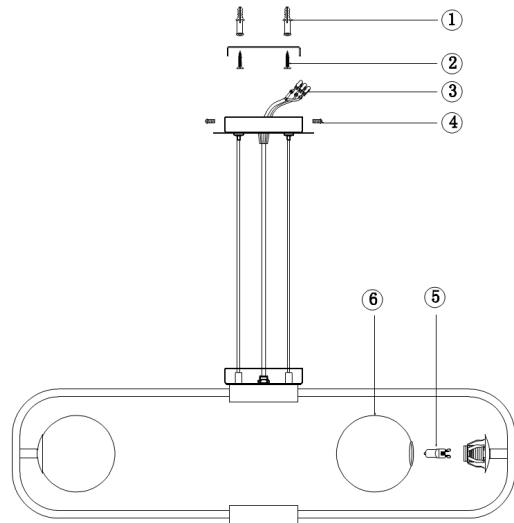

Instruction

Collection: MODERN
Series: AVOLA
Model: MOD431-PL-06-WG
Ceiling

- Ceiling

6 x G9 (40W)

MAYTONI
DECORATIVE LIGHTING

www.maytoni.de