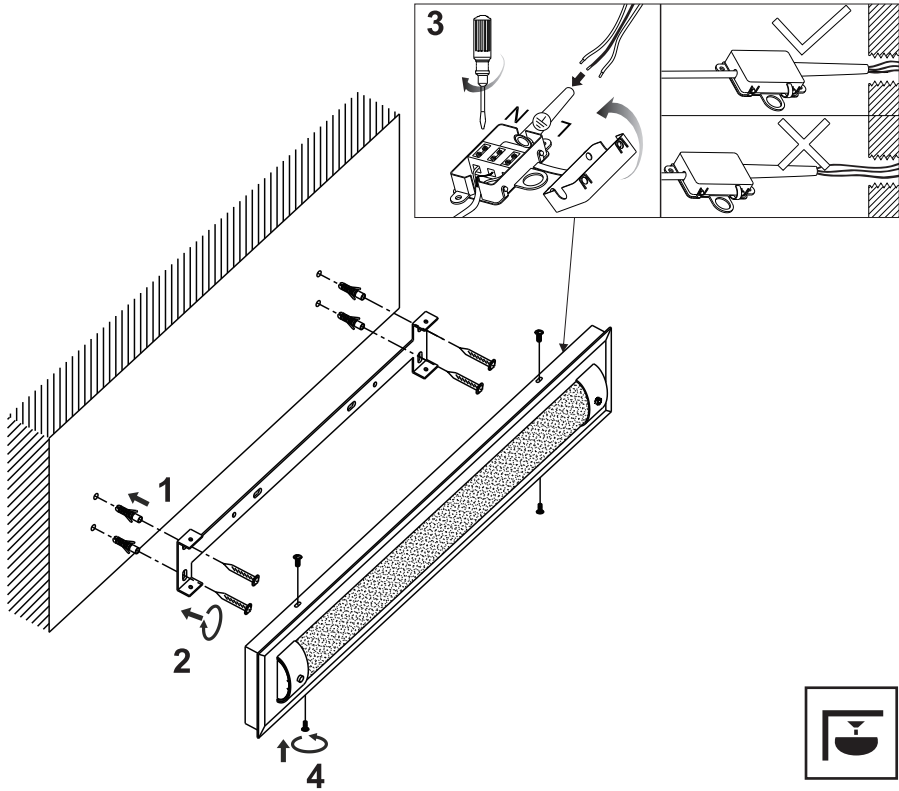

Instruction

Collection: Modern
Series: Plasma
Model: MOD444-11-N
Suspended

LED x 1

max 21w
1470 lumen

MAYTONI
DECORATIVE LIGHTING

www.maytoni.de