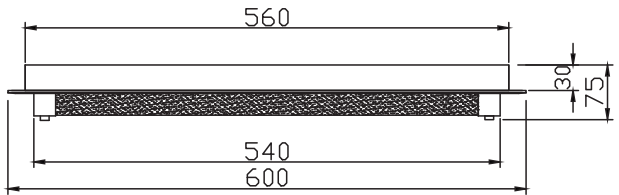

Instruction

Collection: Modern
Series: Plasma
Model: MOD444-11-N
Suspended

LED x 1

max 21w
1470 lumen

MAYTONI
DECORATIVE LIGHTING

www.maytoni.de