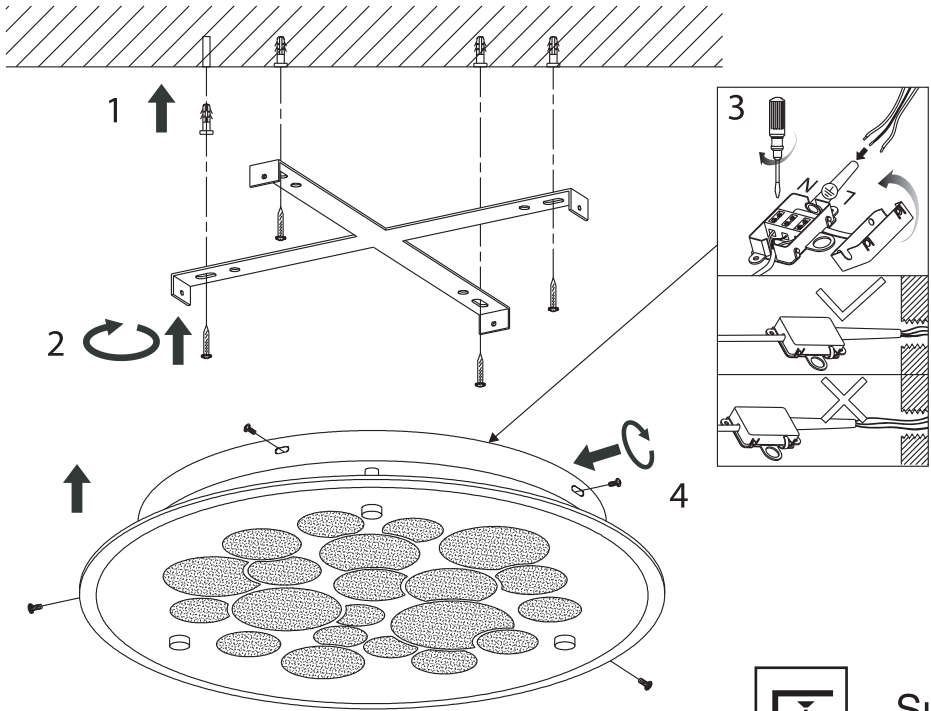

# Instruction

Collection: Modern  
Series: Glitter  
Model: MOD445-01-N  
Suspended

LED x 1

max 18w  
1260 lumen

**MAYTONI**  
DECORATIVE LIGHTING

[www.maytoni.de](http://www.maytoni.de)