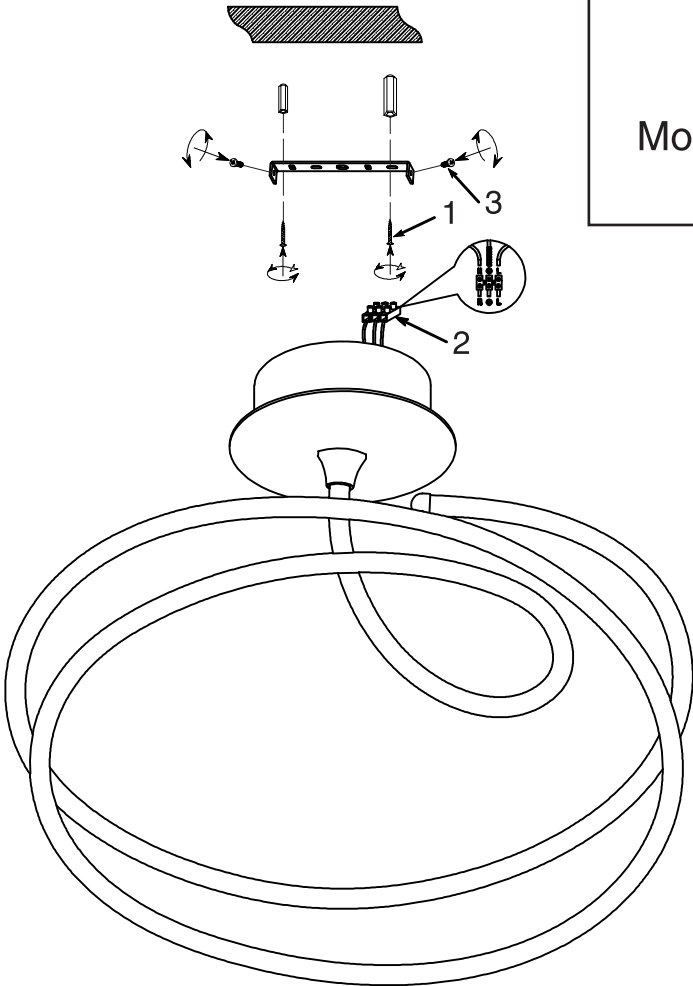

# Instruction

Collection: Modern  
Series: Nastro  
Model: MOD446-22-N  
Ceiling

LED x 1

max 34w  
1525 lumen

**MAYTONI**  
DECORATIVE LIGHTING

[www.maytoni.de](http://www.maytoni.de)