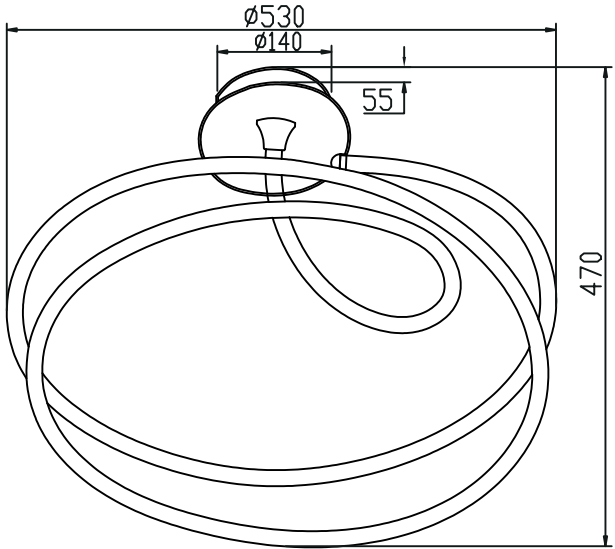

# Instruction

Collection: Modern  
Series: Nastro  
Model: MOD446-22-N  
Ceiling

LED x 1

max 34w  
1525 lumen

**MAYTONI**  
DECORATIVE LIGHTING

[www.maytoni.de](http://www.maytoni.de)