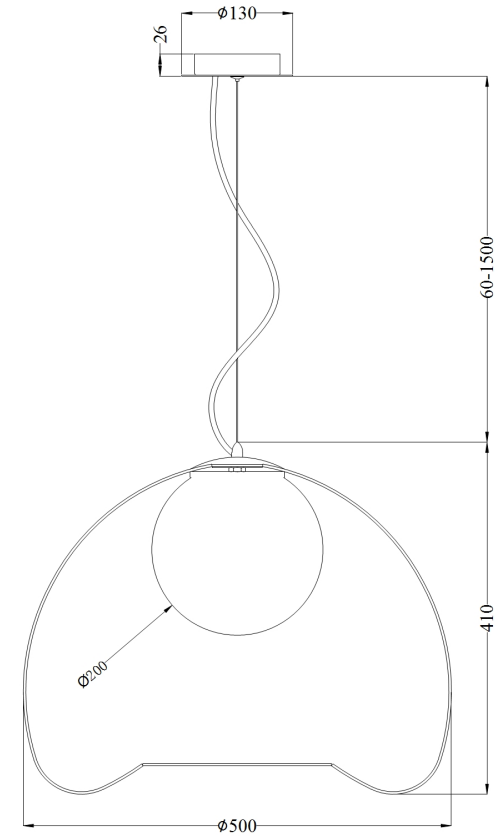

Instruction

Collection: MODERN
Series: POLLY
Model: MOD541PL-01G
Ceiling

- Ceiling

1 x E27 (40W)

MAYTONI
DECORATIVE LIGHTING

www.maytoni.de