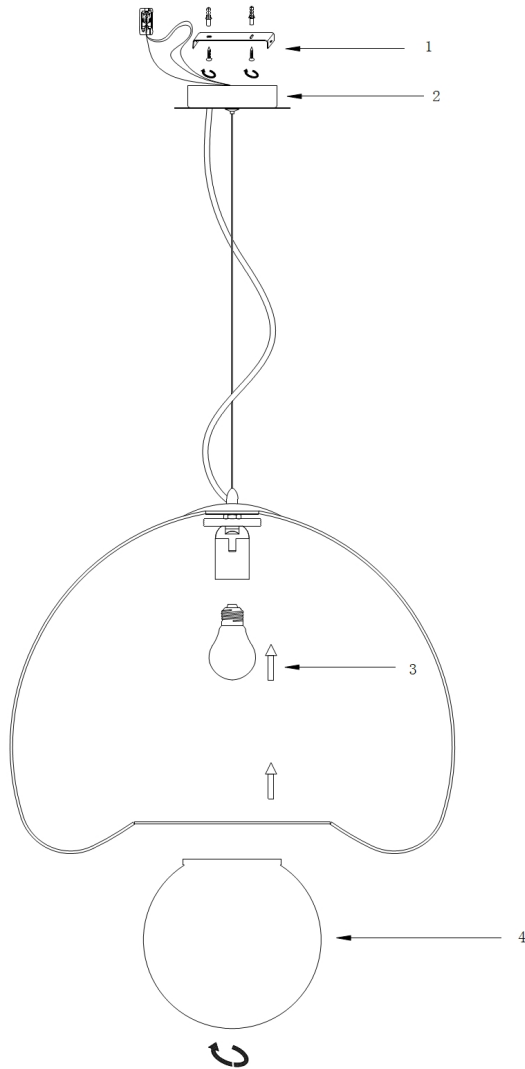

Instruction

Collection: MODERN
Series: POLLY
Model: MOD541PL-01G
Ceiling

- Ceiling

1 x E27 (40W)

MAYTONI
DECORATIVE LIGHTING

www.maytoni.de