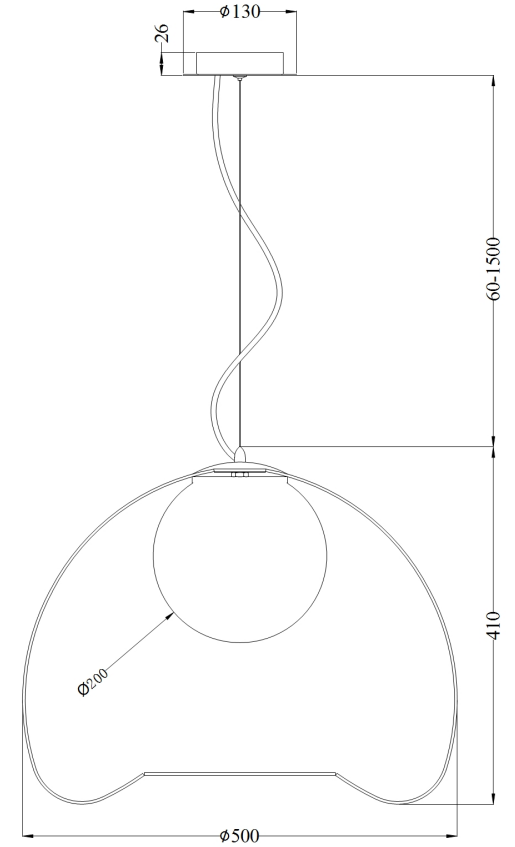

Instruction

Collection: MODERN
Series: POLLY
Model: MOD541PL-01W
Ceiling

- Ceiling

1 x E27 (40W)

MAYTONI
DECORATIVE LIGHTING

www.maytoni.de