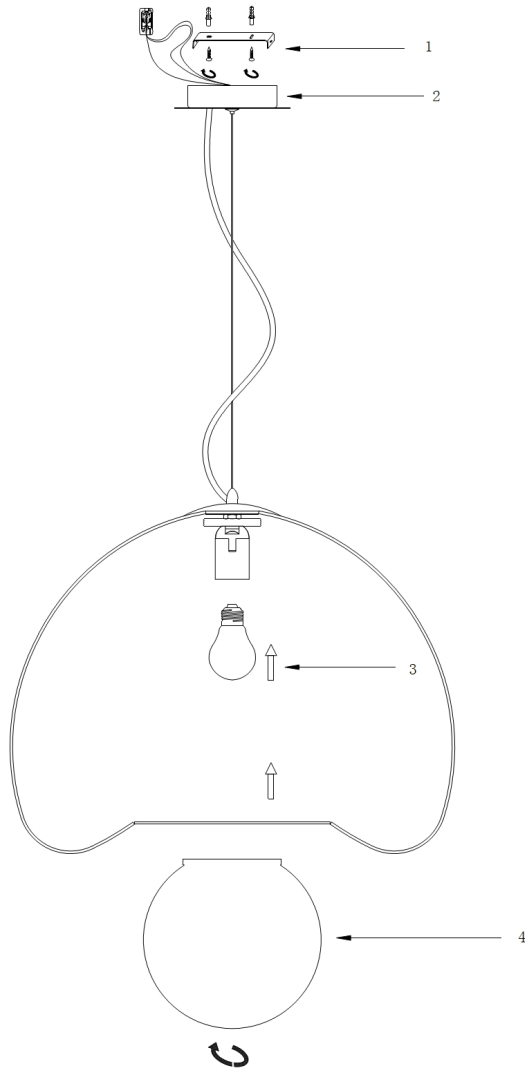

Instruction

Collection: MODERN
Series: POLLY
Model: MOD541PL-01W
Ceiling

- Ceiling

1 x E27 (40W)

MAYTONI
DECORATIVE LIGHTING

www.maytoni.de