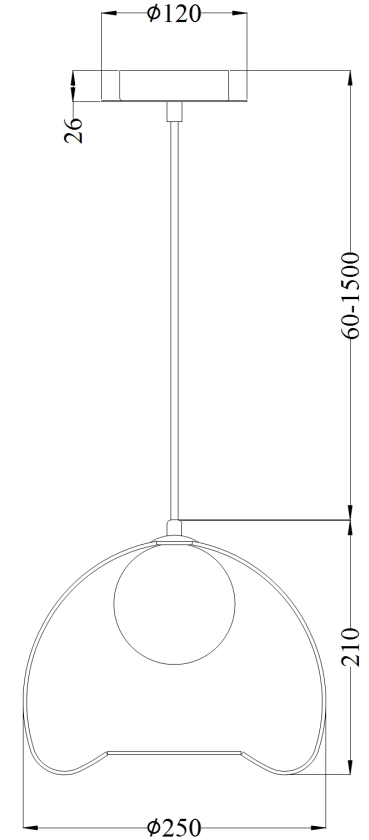

Instruction

Collection: MODERN
Series: POLLY
Model: MOD542PL-01W
Ceiling

- Ceiling

1 x G9 (28W)

MAYTONI
DECORATIVE LIGHTING

www.maytoni.de