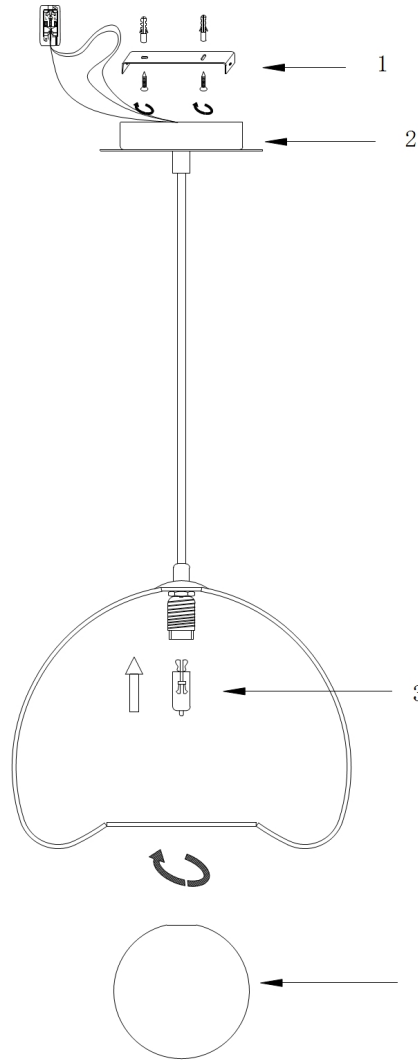

Instruction

Collection: MODERN
Series: POLLY
Model: MOD542PL-01W
Ceiling

- Ceiling

1 x G9 (28W)

MAYTONI
DECORATIVE LIGHTING

www.maytoni.de