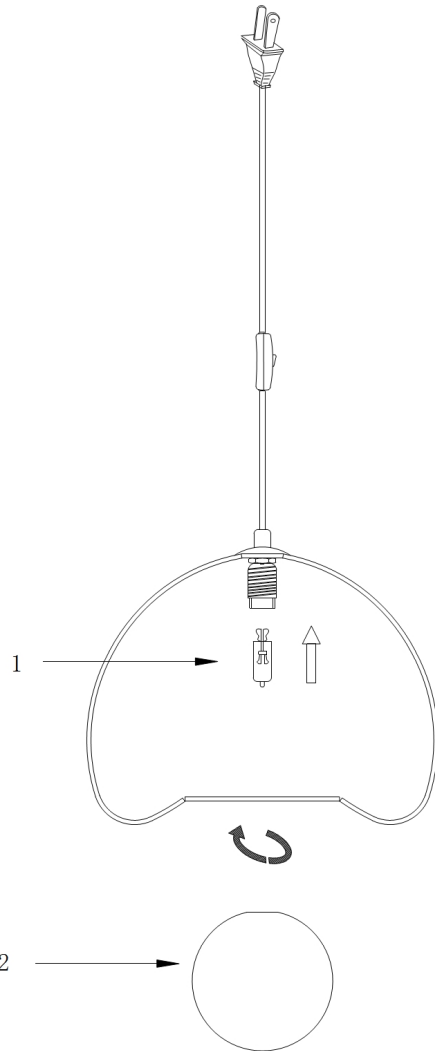

Instruction

Collection: MODERN
Series: POLLY
Model: MOD542TL-01W
Mobile

- Mobile

1 x G9 (28W)

MAYTONI
DECORATIVE LIGHTING

www.maytoni.de