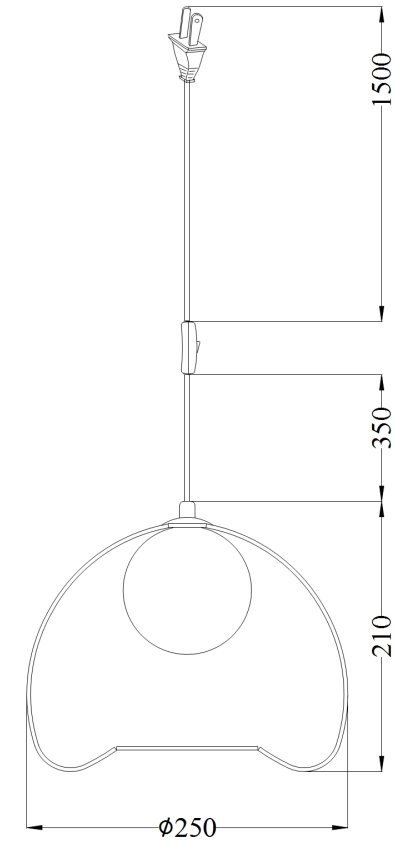

Instruction

Collection: MODERN
Series: POLLY
Model: MOD542TL-01W
Mobile

- Mobile

1 x G9 (28W)

MAYTONI
DECORATIVE LIGHTING

www.maytoni.de