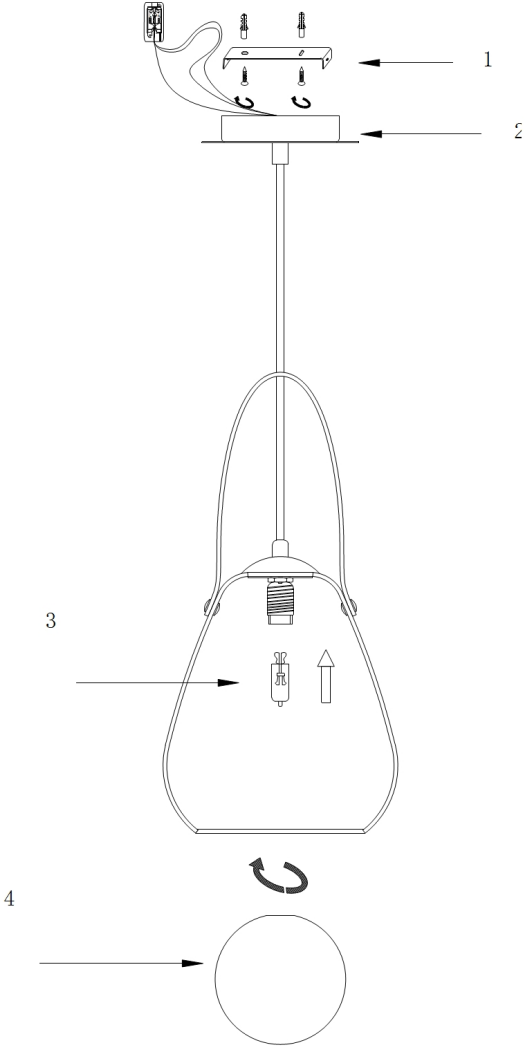

Instruction

Collection: MODERN
Series: INDIANA
Model: MOD544PL-01B
Ceiling

1 x G9 (28W)

MAYTONI
DECORATIVE LIGHTING
www.maytoni.de