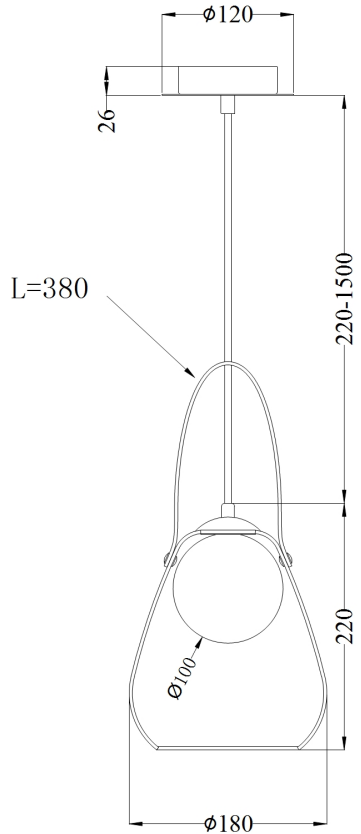

Instruction

Collection: MODERN
Series: INDIANA
Model: MOD544PL-01B
Ceiling

1 x G9 (28W)

MAYTONI
DECORATIVE LIGHTING
www.maytoni.de