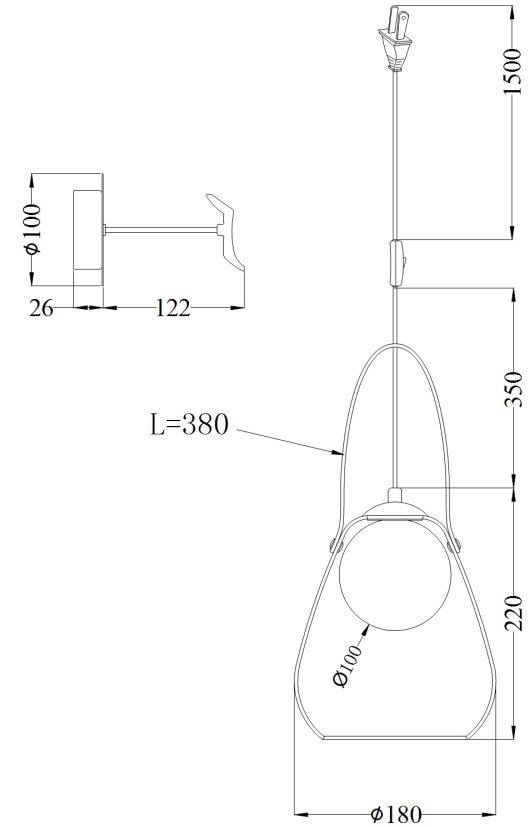

Instruction

Collection: MODERN
Series: INDIANA
Model: MOD544WL-01B
Wall

- Wall

1 x G9 (28W)

MAYTONI
DECORATIVE LIGHTING

www.maytoni.de