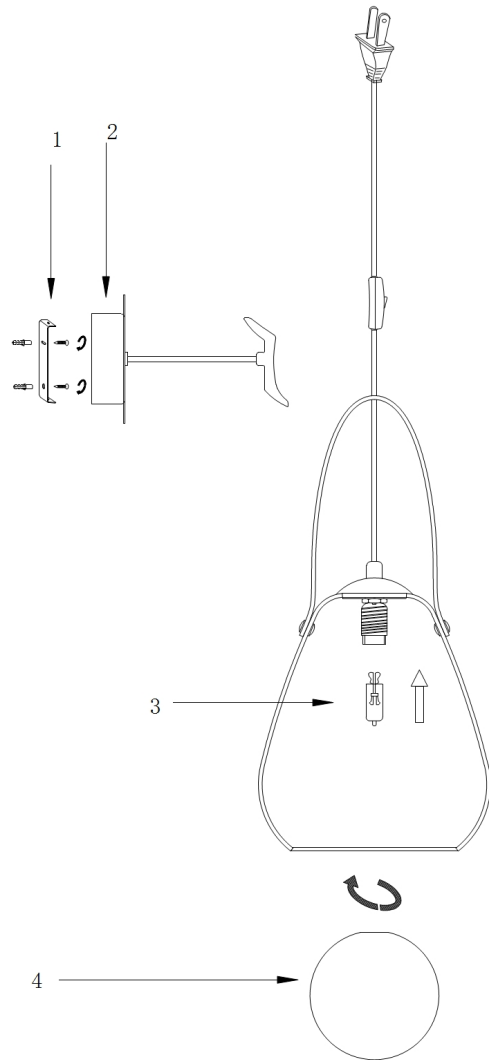

Instruction

Collection: MODERN
Series: INDIANA
Model: MOD544WL-01B
Wall

- Wall

1 x G9 (28W)

MAYTONI
DECORATIVE LIGHTING

www.maytoni.de