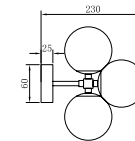

Instruction

MOD547WL-13G

13 x G9 (28W)

Model: MOD547WL-13G
Collection: Modern
Series: Dallas

Wall Lamps