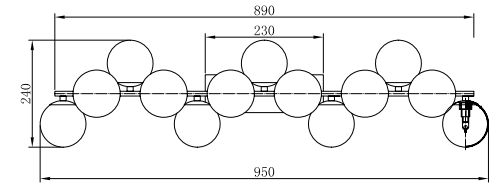

Instruction

MOD547WL-13G

13 x G9 (28W)

Model: MOD547WL-13G
Collection: Modern
Series: Dallas

Wall Lamps