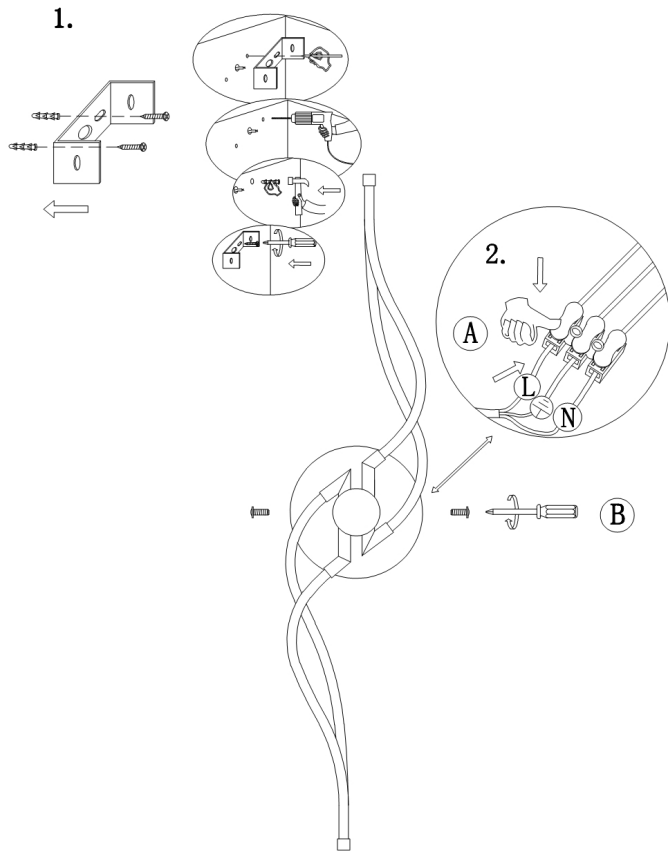

# Instruction

Collection: MODERN  
Series: WAVE  
Model: MOD550-02-N  
Wall & ceiling

- Wall & ceiling

max 17,4W  
1392 LM

**MAYTONI**  
DECORATIVE LIGHTING

[www.maytoni.de](http://www.maytoni.de)