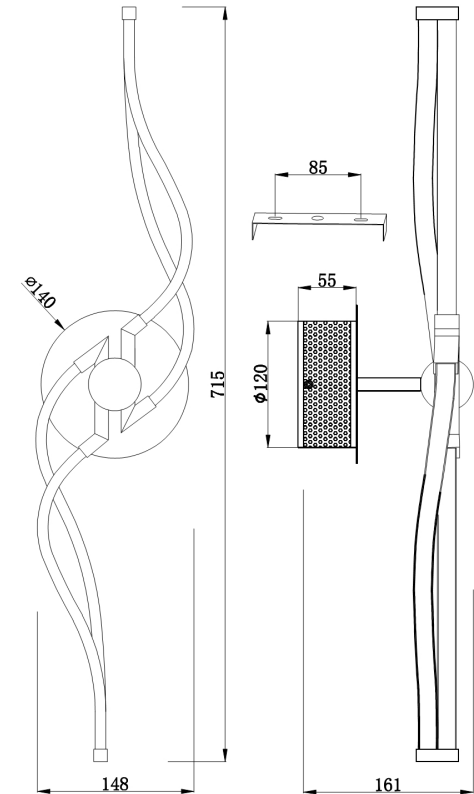

# Instruction

Collection: MODERN  
Series: WAVE  
Model: MOD550-02-N  
Wall & ceiling

- Wall & ceiling

max 17,4W  
1392 LM

**MAYTONI**  
DECORATIVE LIGHTING

[www.maytoni.de](http://www.maytoni.de)