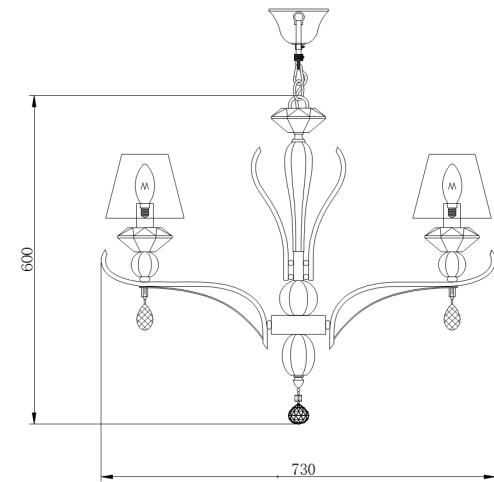

# Instruction

Collection: MODERN  
Series: SMUSSO  
Model: MOD560-07-N  
Ceiling

- Ceiling

7 x E14 (40W)

**MAYTONI**  
DECORATIVE LIGHTING

[www.maytoni.de](http://www.maytoni.de)