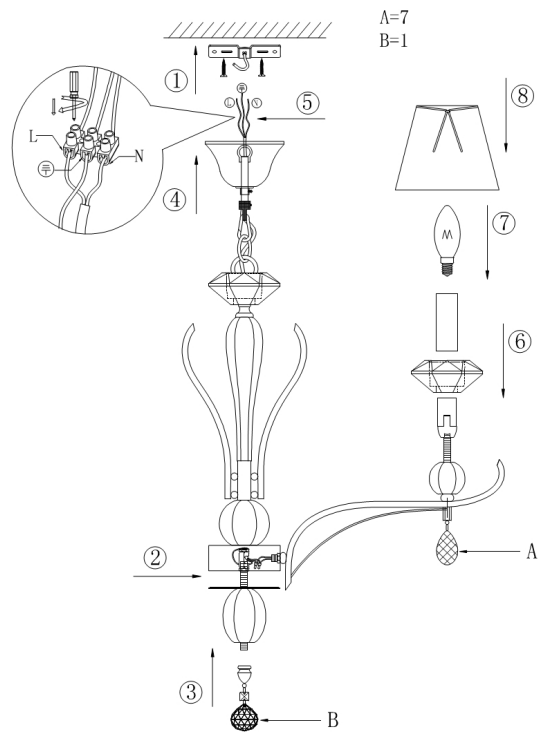

# Instruction

Collection: MODERN  
Series: SMUSSO  
Model: MOD560-07-N  
Ceiling

- Ceiling

7 x E14 (40W)

**MAYTONI**  
DECORATIVE LIGHTING

[www.maytoni.de](http://www.maytoni.de)