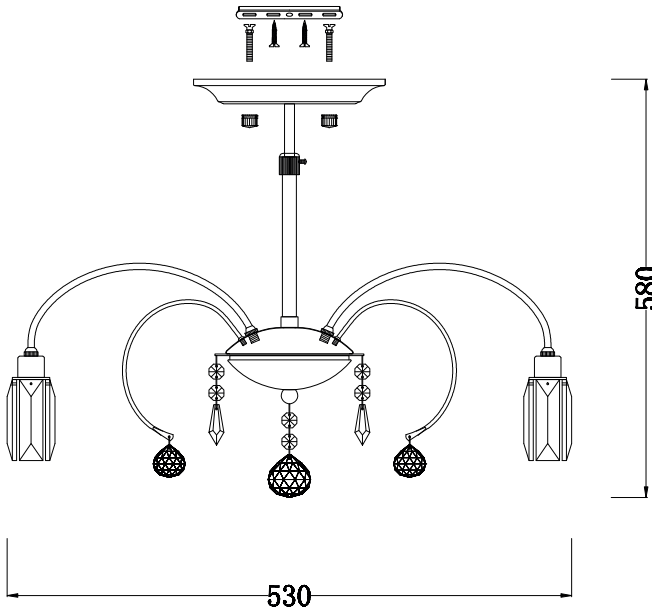

Instruction

INSTRUCTION FOR FIX:

- A=20pcs
- B=5pcs
- C=5pcs
- D=1pcs

Series: Fountain
Model: MOD605-05-N
Chandelier

5 x G9 (40w)

MAYTONI
DECORATIVE LIGHTING

www.maytoni.de