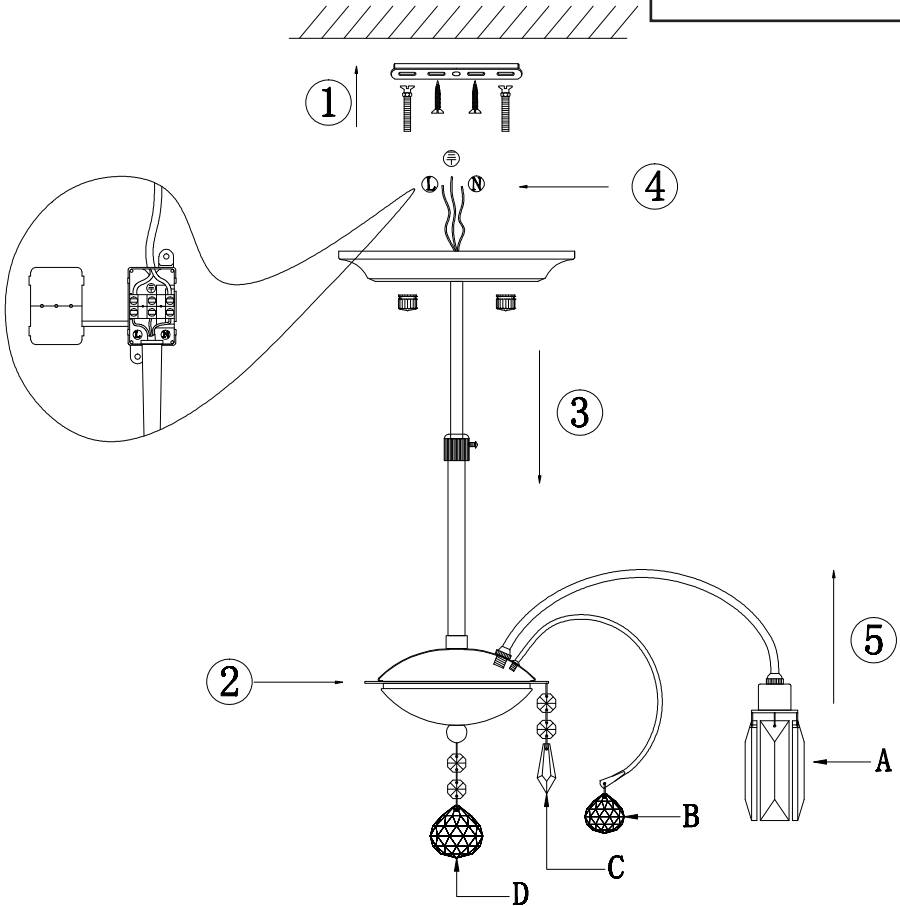

Instruction

INSTRUCTION FOR FIX:

- A=20pcs
- B=5pcs
- C=5pcs
- D=1pcs

Series: Fountain
Model: MOD605-05-N
Chandelier

5 x G9 (40w)

MAYTONI
DECORATIVE LIGHTING

www.maytoni.de