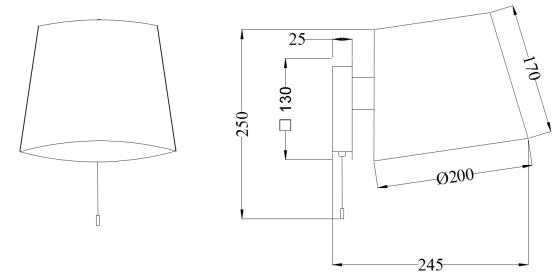

# Instruction

Collection: MODERN  
Series: BERGAMO  
Model: MOD613WL-01W  
Wall

- Wall

1 x E27 (60W)

**MAYTONI**  
DECORATIVE LIGHTING

[www.maytoni.de](http://www.maytoni.de)