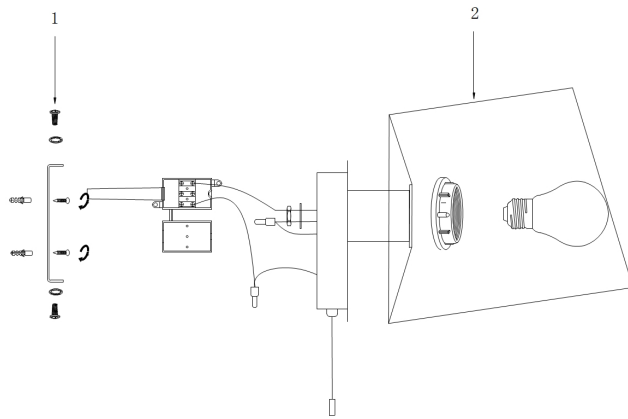

# Instruction

Collection: MODERN  
Series: BERGAMO  
Model: MOD613WL-01W  
Wall

- Wall

1 x E27 (60W)

**MAYTONI**  
DECORATIVE LIGHTING

[www.maytoni.de](http://www.maytoni.de)