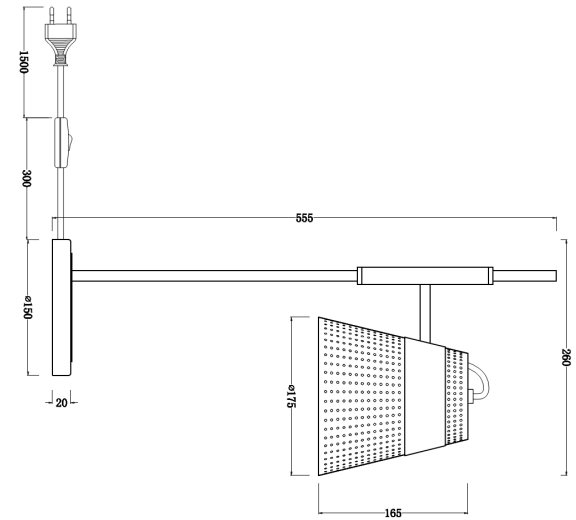

Instruction

Collection: MODERN
Series: LAREDO
Model: MOD614TL-01BS
Mobile

- Mobile

1 x E27 (40W)

MAYTONI
DECORATIVE LIGHTING

www.maytoni.de