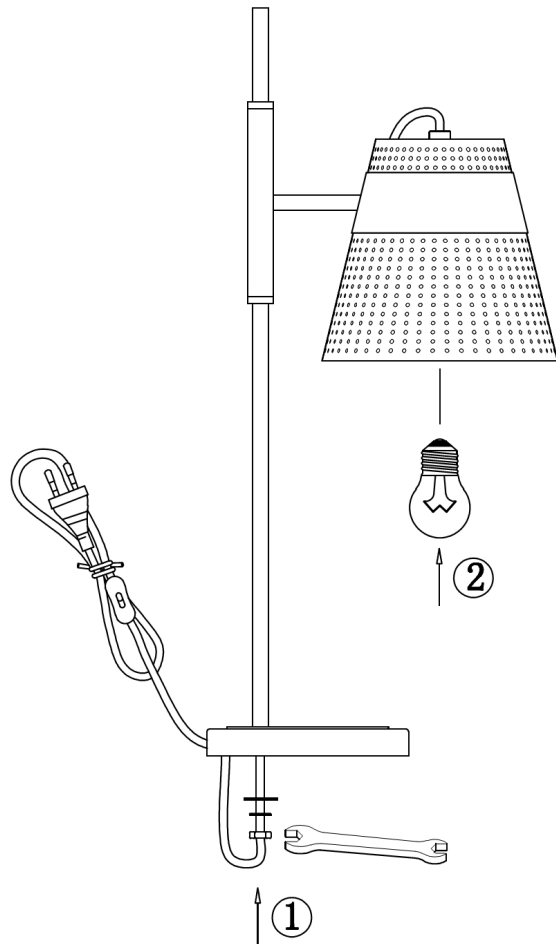

Instruction

Collection: MODERN
Series: LAREDO
Model: MOD614TL-01BS
Mobile

- Mobile

1 x E27 (40W)

MAYTONI
DECORATIVE LIGHTING

www.maytoni.de