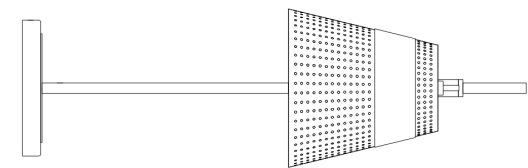

Instruction

Collection: MODERN
Series: LAREDO
Model: MOD614TL-01BS
Mobile

- Mobile

1 x E27 (40W)

MAYTONI
DECORATIVE LIGHTING

www.maytoni.de