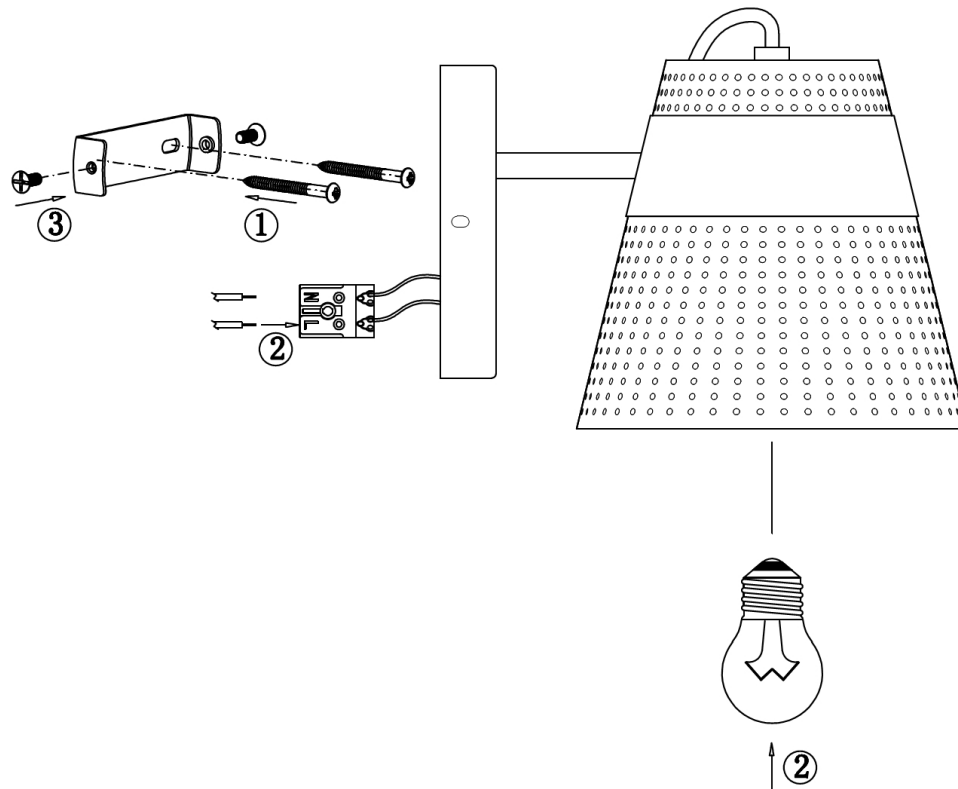

# Instruction

Collection: MODERN  
Series: LAREDO  
Model: MOD614WL-01BS  
Wall-mounted

- Wall-mounted

1 x E27 (40W)

**MAYTONI**  
DECORATIVE LIGHTING

[www.maytoni.de](http://www.maytoni.de)