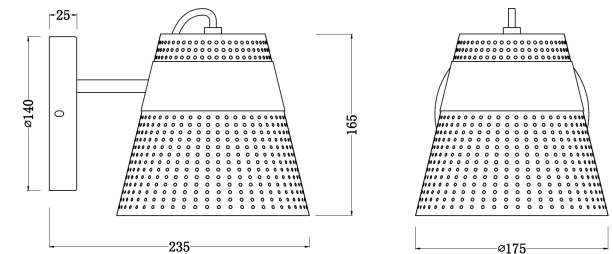

# Instruction

Collection: MODERN  
Series: LAREDO  
Model: MOD614WL-01BS  
Wall-mounted

- Wall-mounted

1 x E27 (40W)

**MAYTONI**  
DECORATIVE LIGHTING

[www.maytoni.de](http://www.maytoni.de)