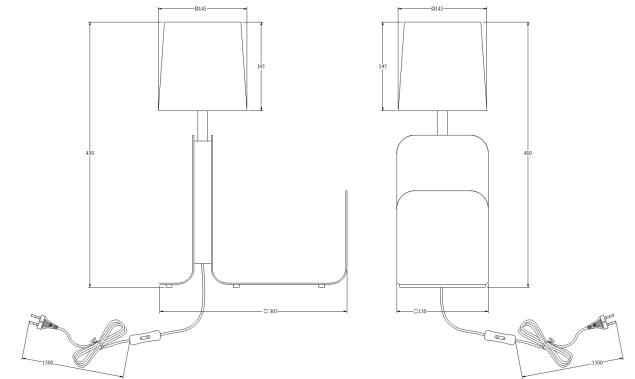

Instruction

Collection: MODERN
Series: KARL
Model: MOD618TL-01W
Mobile

- Mobile

1 x E27 (60W)

MAYTONI
DECORATIVE LIGHTING

www.maytoni.de