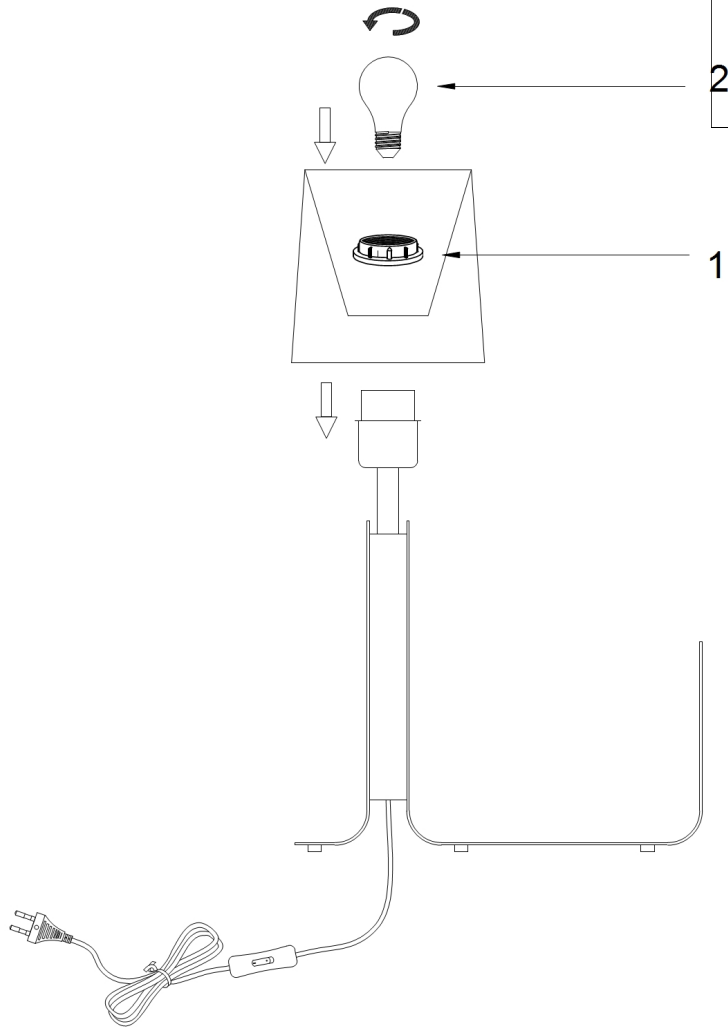

Instruction

Collection: MODERN
Series: KARL
Model: MOD618TL-01W
Mobile

- Mobile

1 x E27 (60W)

MAYTONI
DECORATIVE LIGHTING

www.maytoni.de