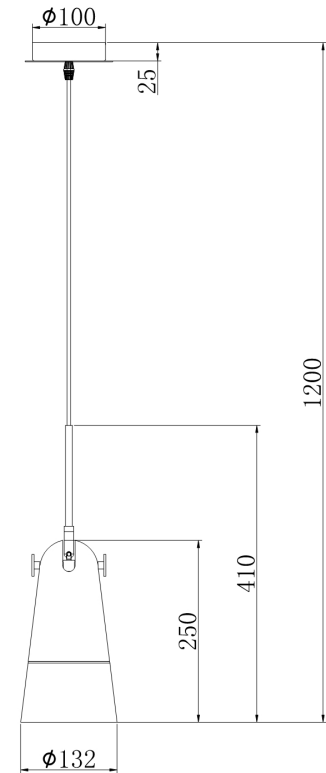

Instruction

Collection: MODERN
Series: NOVARA
Model: MOD619PL-01GR
Ceiling

- Ceiling

1 x E14 (40W)

MAYTONI
DECORATIVE LIGHTING

www.maytoni.de