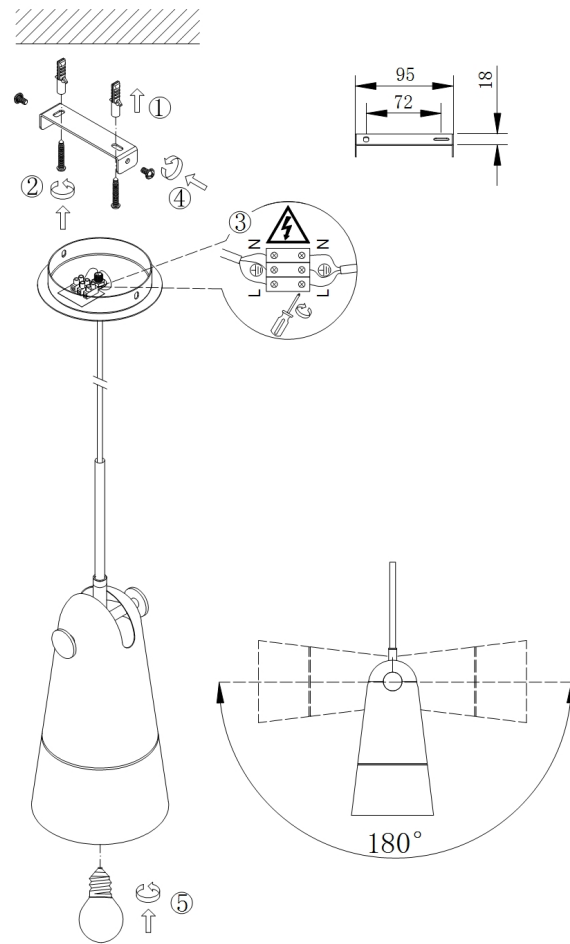

Instruction

Collection: MODERN
Series: NOVARA
Model: MOD619PL-01GR
Ceiling

- Ceiling

1 x E14 (40W)

MAYTONI
DECORATIVE LIGHTING

www.maytoni.de