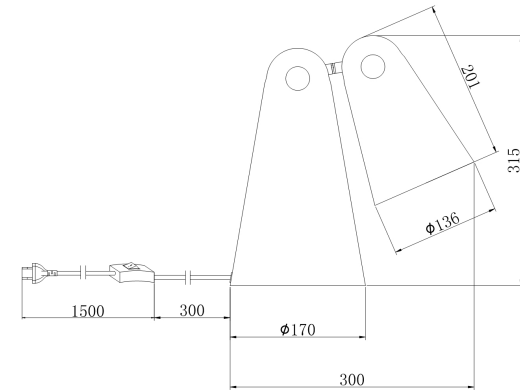

Instruction

Collection: MODERN
Series: NOVARA
Model: MOD619TL-01GR
Mobile

- Mobile

1 x E14 (40W)

MAYTONI
DECORATIVE LIGHTING

www.maytoni.de