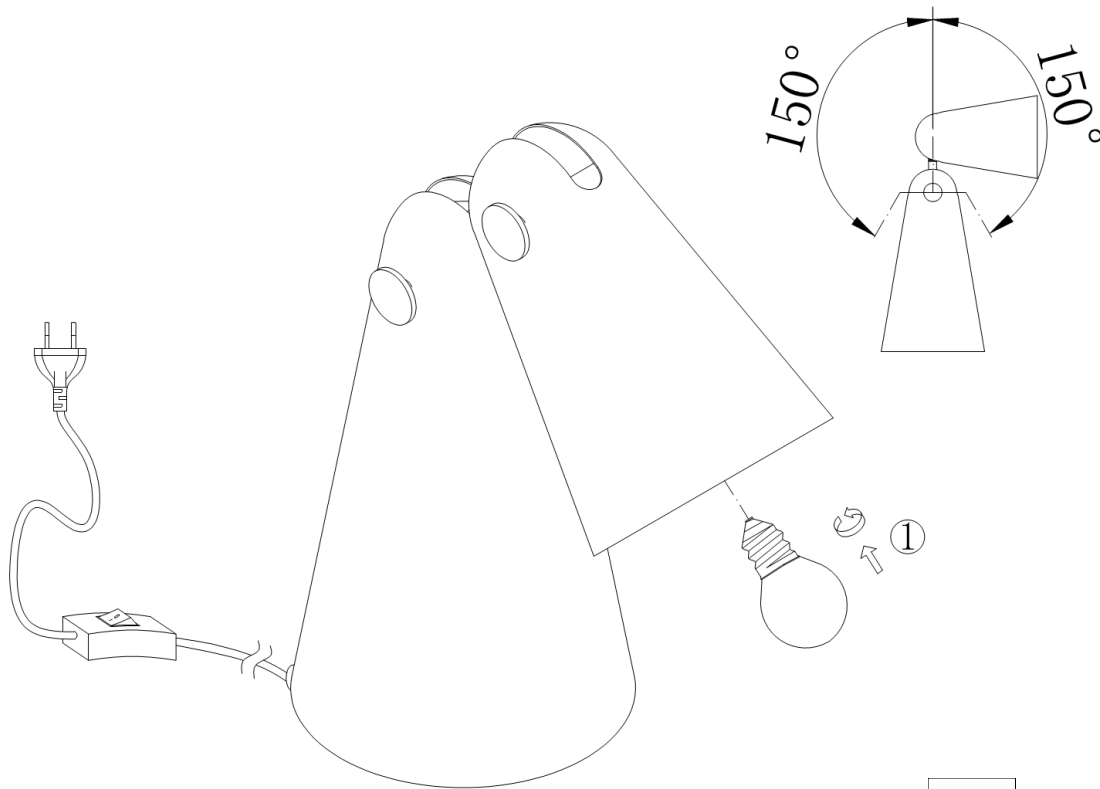

Instruction

Collection: MODERN
Series: NOVARA
Model: MOD619TL-01GR
Mobile

- Mobile

1 x E14 (40W)

MAYTONI
DECORATIVE LIGHTING

www.maytoni.de