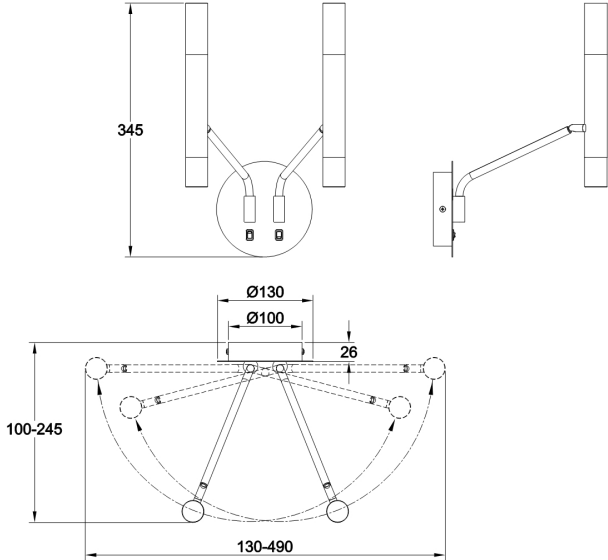

Instruction

Collection: MODERN
Series: VIGO
Model: MOD620WL-04B
Wall

4 x G9 (25W)

MAYTONI
DECORATIVE LIGHTING
www.maytoni.de