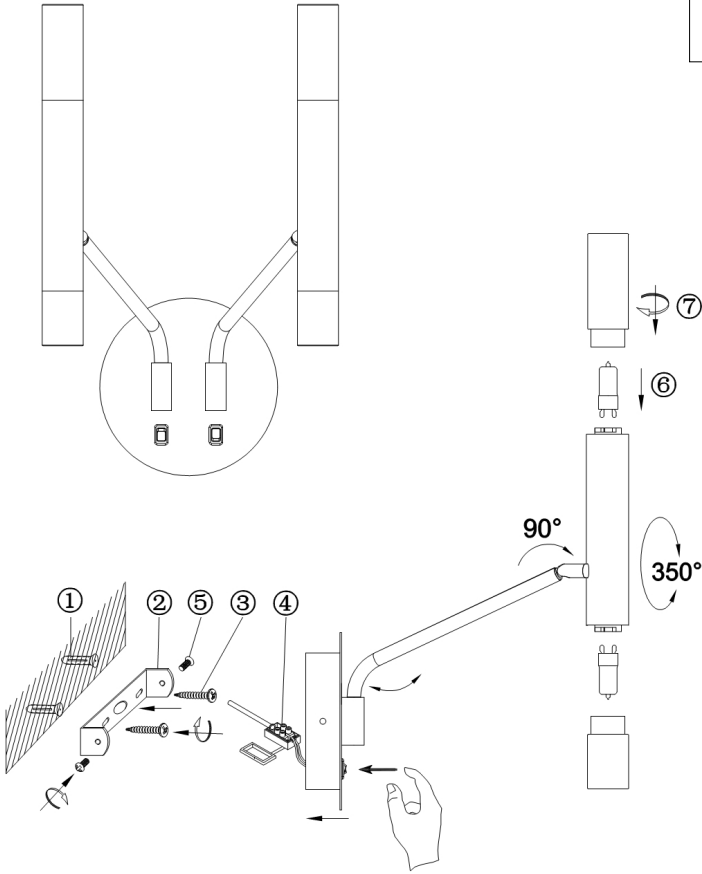

Instruction

Collection: MODERN
Series: VIGO
Model: MOD620WL-04B
Wall

4 x G9 (25W)

MAYTONI
DECORATIVE LIGHTING
www.maytoni.de