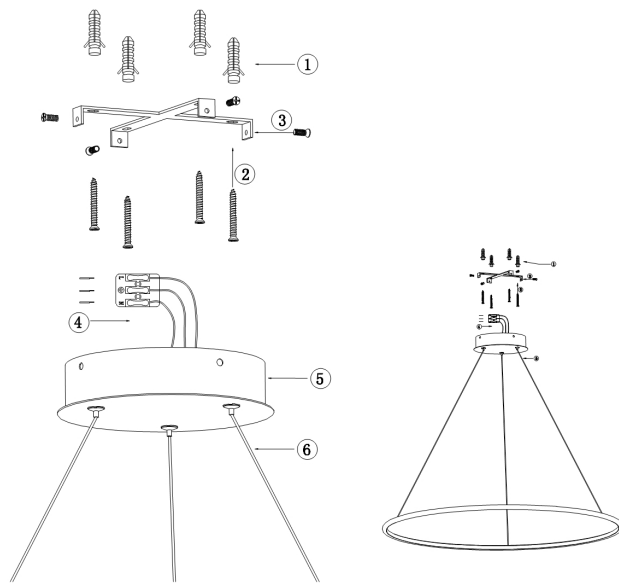

Instruction

Collection: MODERN
Series: NOLA
Model: MOD807-PL-01-48-W
Ceiling

- Ceiling

max 48W
2900 LM

MAYTONI
DECORATIVE LIGHTING

www.maytoni.de