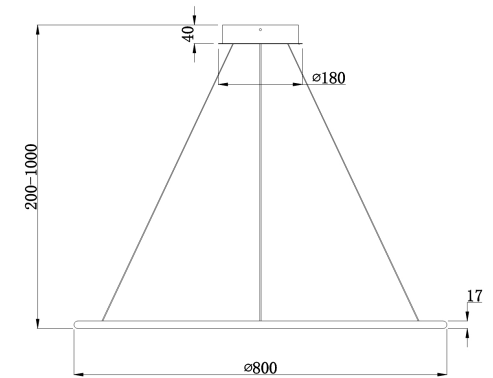

Instruction

Collection: MODERN
Series: NOLA
Model: MOD807-PL-01-48-W
Ceiling

- Ceiling

max 48W
2900 LM

MAYTONI
DECORATIVE LIGHTING

www.maytoni.de