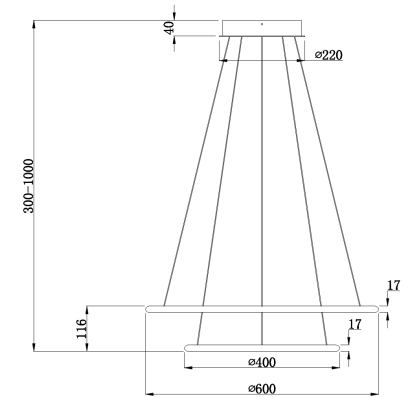

Instruction

Collection: MODERN
Series: NOLA
Model: MOD807-PL-02-60-W
Ceiling

- Ceiling

max 60W
3300 LM

MAYTONI
DECORATIVE LIGHTING

www.maytoni.de