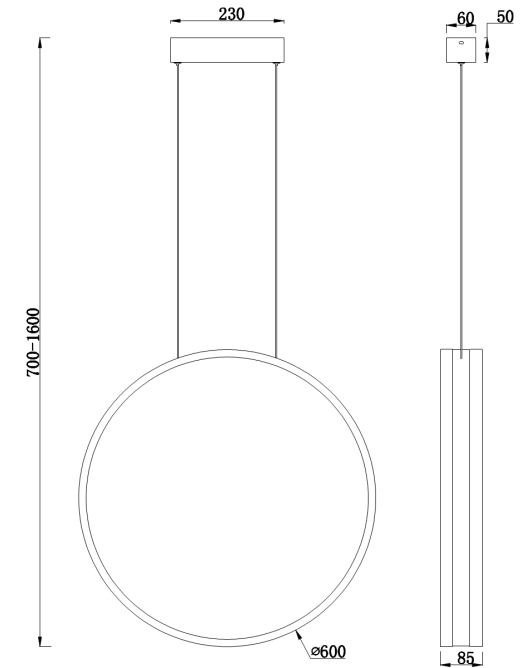

Instruction

Collection: MODERN
Series: RAVELLO
Model: MOD808-PL-01-70-W
Ceiling

- Ceiling

max 70W
6700 LM

MAYTONI
DECORATIVE LIGHTING

www.maytoni.de