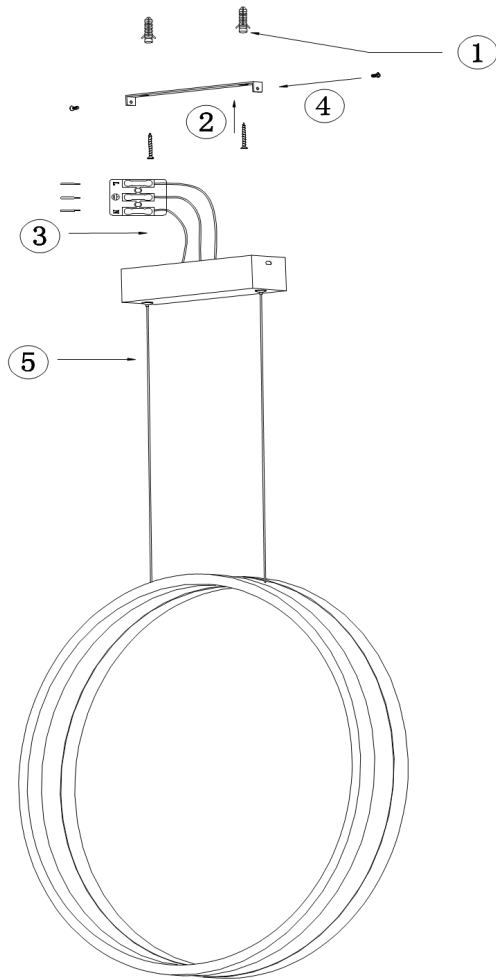

Instruction

Collection: MODERN
Series: RAVELLO
Model: MOD808-PL-01-70-W
Ceiling

- Ceiling

max 70W
6700 LM

MAYTONI
DECORATIVE LIGHTING

www.maytoni.de