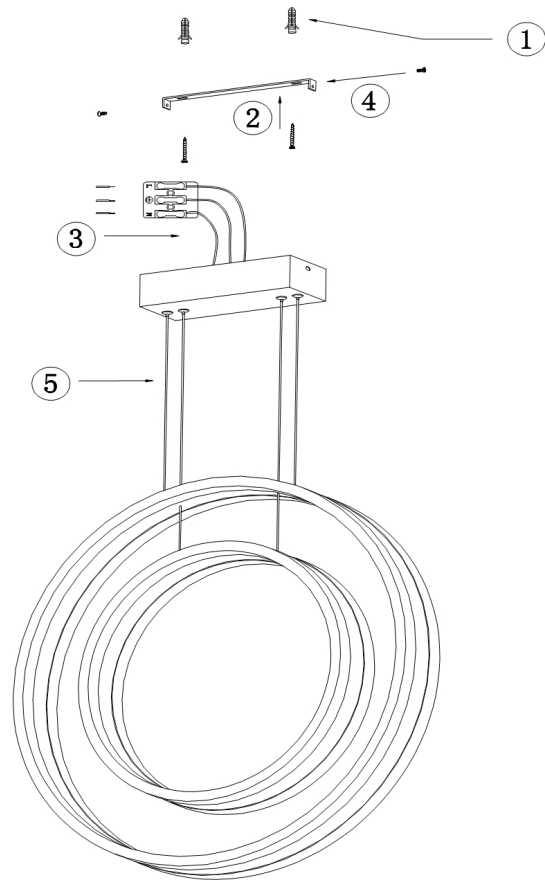

Instruction

Collection: MODERN
Series: RAVELLO
Model: MOD808-PL-02-115-W
Ceiling

- Ceiling

max 115W
10300 LM

MAYTONI
DECORATIVE LIGHTING

www.maytoni.de