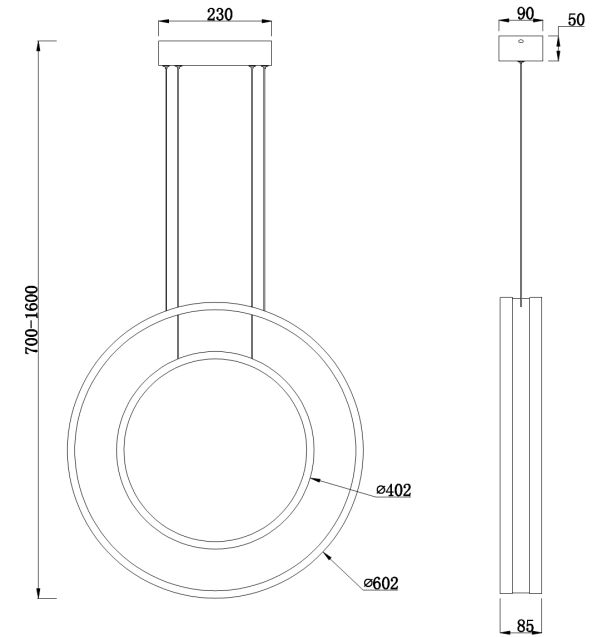

Instruction

Collection: MODERN
Series: RAVELLO
Model: MOD808-PL-02-115-W
Ceiling

- Ceiling

max 115W
10300 LM

MAYTONI
DECORATIVE LIGHTING

www.maytoni.de