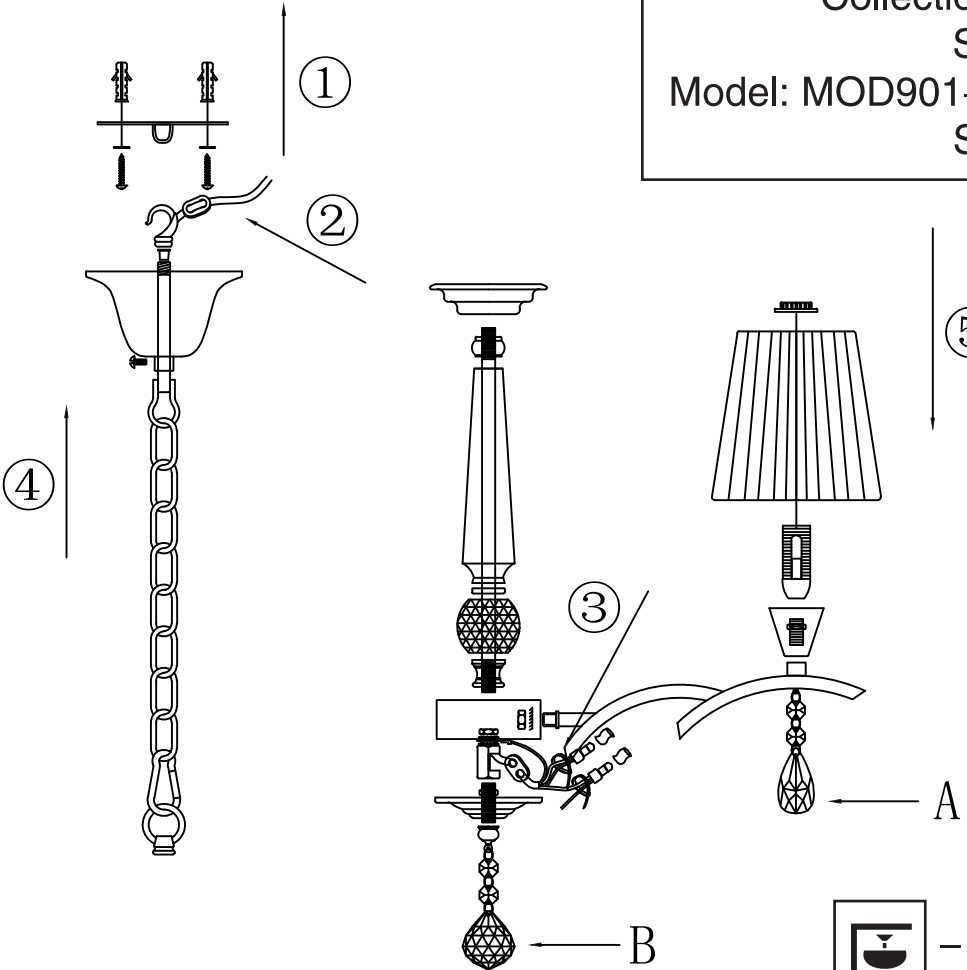

# Instruction

Collection: Modern  
Series: Arte  
Model: MOD901-PL-06-N  
Suspended

A=6  
B=1

6 x E14 (40w)

**MAYTONI**  
DECORATIVE LIGHTING

[www.maytoni.de](http://www.maytoni.de)