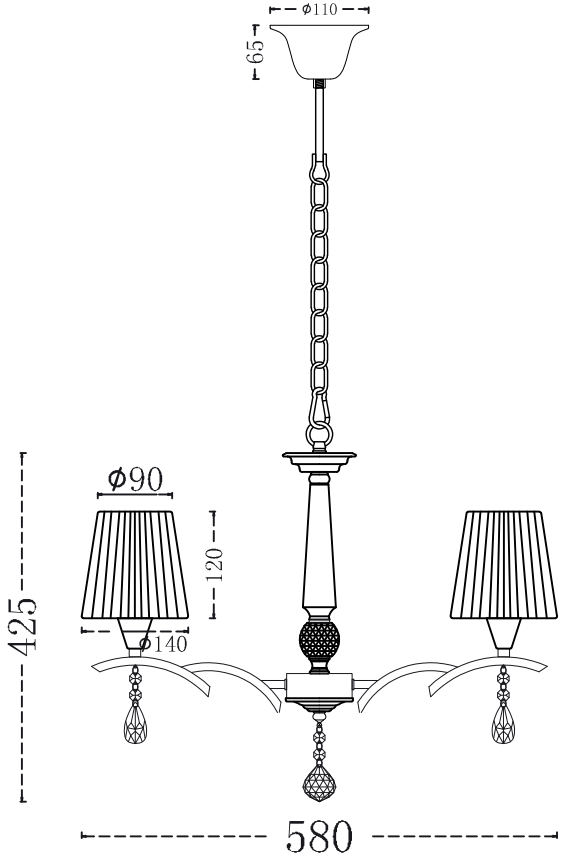

# Instruction

Collection: Modern  
Series: Arte  
Model: MOD901-PL-06-N  
Suspended

A=6  
B=1

6 x E14 (40w)

**MAYTONI**  
DECORATIVE LIGHTING

[www.maytoni.de](http://www.maytoni.de)