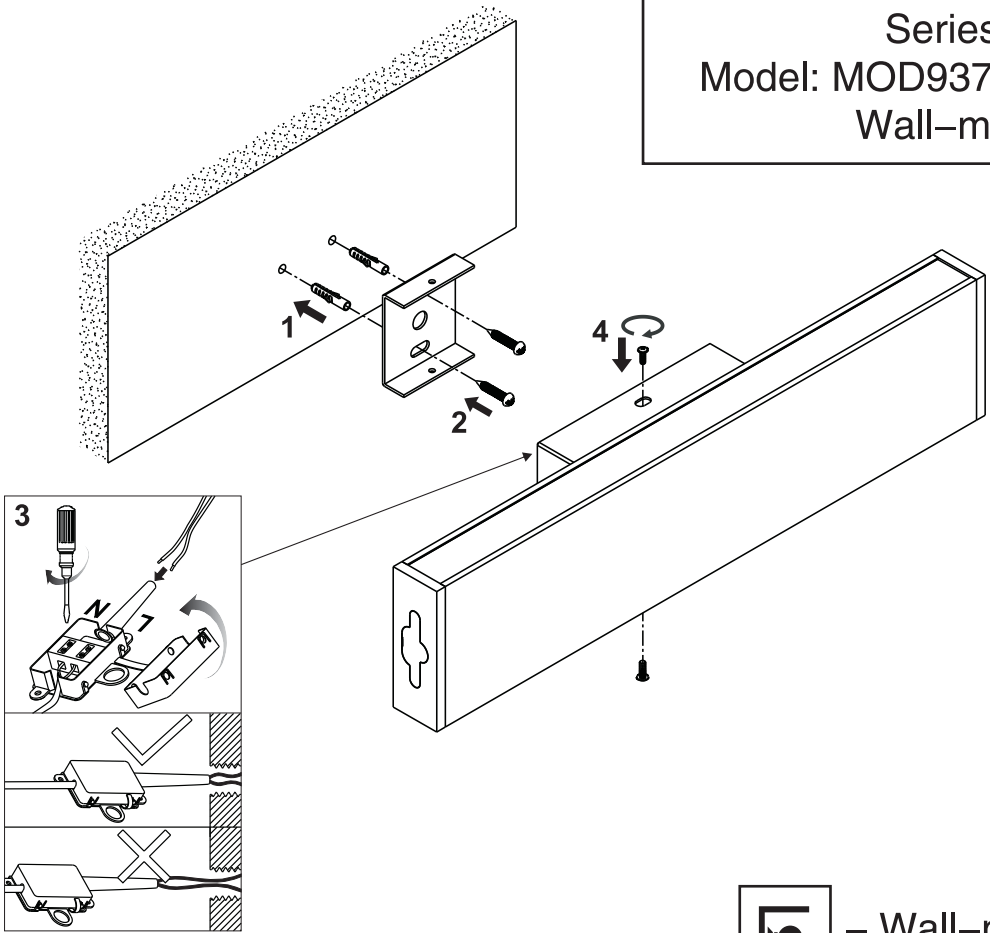

Instruction

Collection: Modern
Series: Vilora
Model: MOD937-31-N
Wall-mounted

- Wall-mounted

LED x 1

max 12w
850 lumen

MAYTONI
DECORATIVE LIGHTING

www.maytoni.de