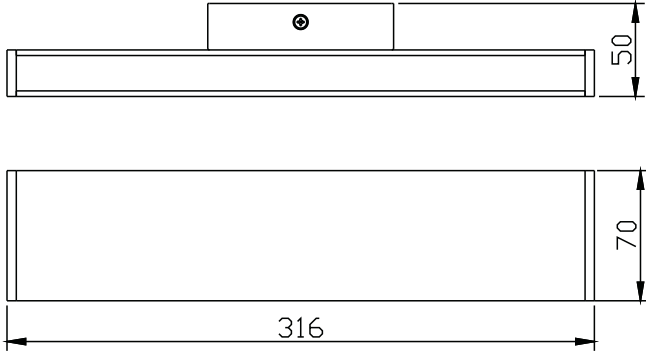

Instruction

Collection: Modern
Series: Vilora
Model: MOD937-31-N
Wall-mounted

- Wall-mounted

LED x 1

max 12w
850 lumen

MAYTONI
DECORATIVE LIGHTING

www.maytoni.de