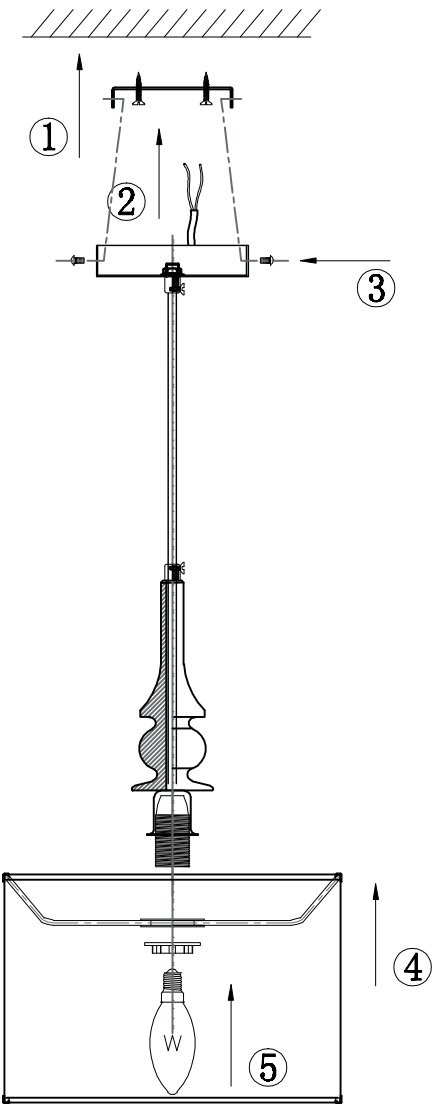

Instruction

Collection: Modern
Series: Sailor
Model: MOD963-PL-01-B
Suspended

1 x E14 (40w)

MAYTONI
DECORATIVE LIGHTING

www.maytoni.de