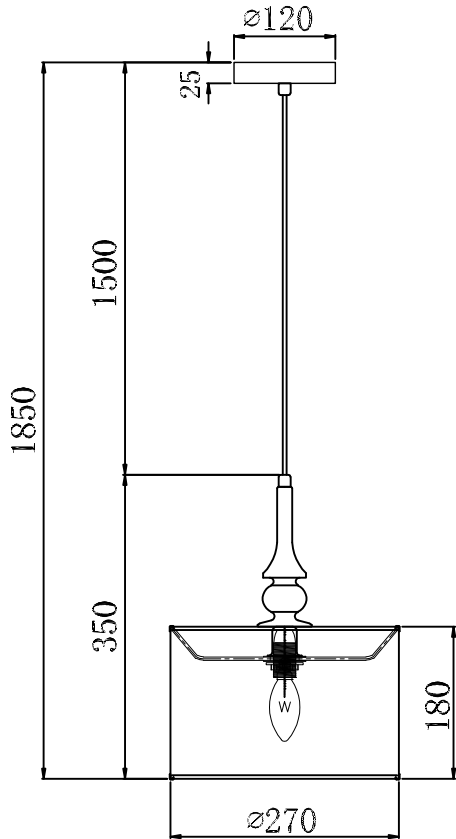

Instruction

Collection: Modern
Series: Sailor
Model: MOD963-PL-01-B
Suspended

1 x E14 (40w)

MAYTONI
DECORATIVE LIGHTING

www.maytoni.de