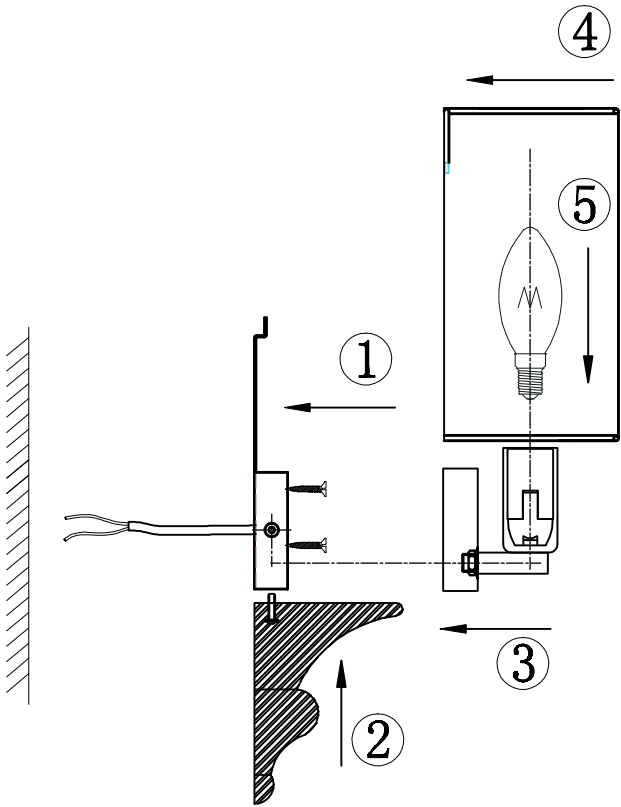

Instruction

Collection: Modern
Series: Sailor
Model: MOD963-WL-01-B
Wall-mounted

– Wall-mounted

1 x E14 (40w)

MAYTONI
DECORATIVE LIGHTING

www.maytoni.de