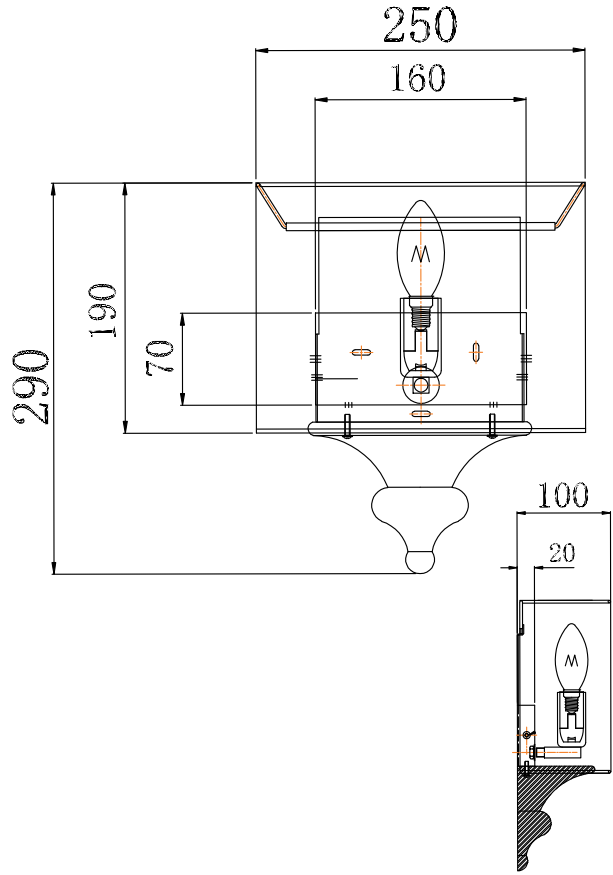

Instruction

Collection: Modern
Series: Sailor
Model: MOD963-WL-01-B
Wall-mounted

– Wall-mounted

1 x E14 (40w)

MAYTONI
DECORATIVE LIGHTING

www.maytoni.de