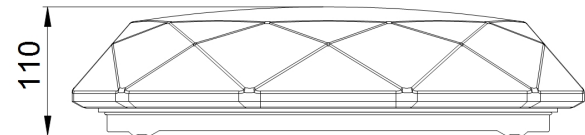

Instruction

Collection: MODERN
 Series: CRYSTALLIZE
 Model: MOD999-04-W
 Wall & ceiling

 - Wall & ceiling

	max 24W 1680 LM	MAYTONI DECORATIVE LIGHTING www.maytoni.de