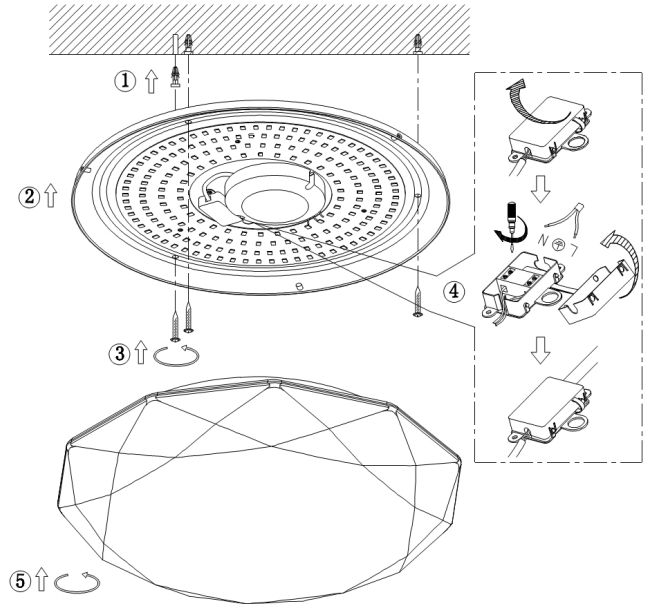

Instruction

Collection: MODERN
 Series: CRYSTALLIZE
 Model: MOD999-04-W
 Wall & ceiling

 - Wall & ceiling

	max 24W 1680 LM	MAYTONI DECORATIVE LIGHTING www.maytoni.de