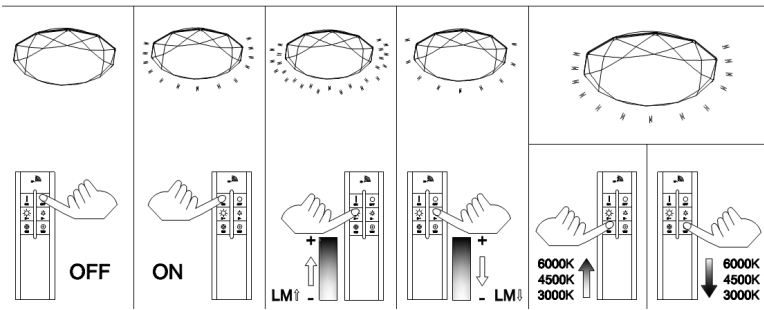

Instruction

Collection: MODERN
 Series: CRYSTALLIZE
 Model: MOD999-04-W
 Wall & ceiling

 - Wall & ceiling

	max 24W 1680 LM	MAYTONI DECORATIVE LIGHTING www.maytoni.de