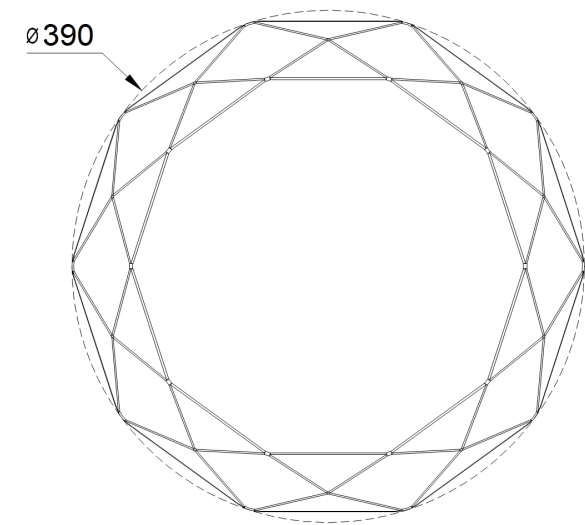

Instruction

Collection: MODERN
 Series: CRYSTALLIZE
 Model: MOD999-04-W
 Wall & ceiling

 - Wall & ceiling

	max 24W 1680 LM	MAYTONI DECORATIVE LIGHTING www.maytoni.de