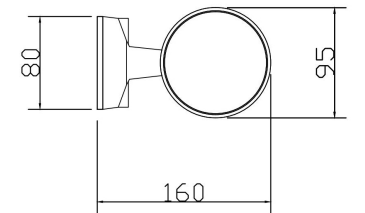

## Instruction

O419WL-02W

2xE27 60W

Model: O419WL-02W

Collection: Outdoor

Wall Lamps