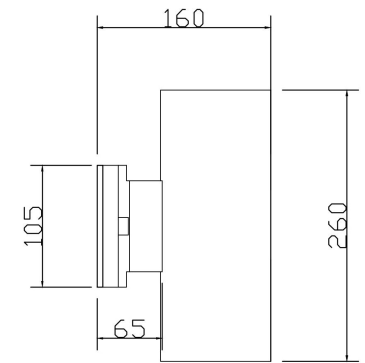

## Instruction

O419WL-02W

2xE27 60W

Model: O419WL-02W

Collection: Outdoor

Wall Lamps