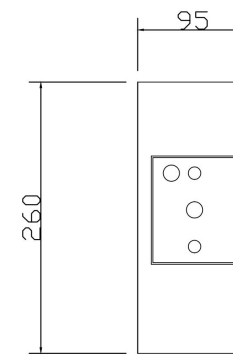

## Instruction

O419WL-02W

2xE27 60W

Model: O419WL-02W

Collection: Outdoor

Wall Lamps