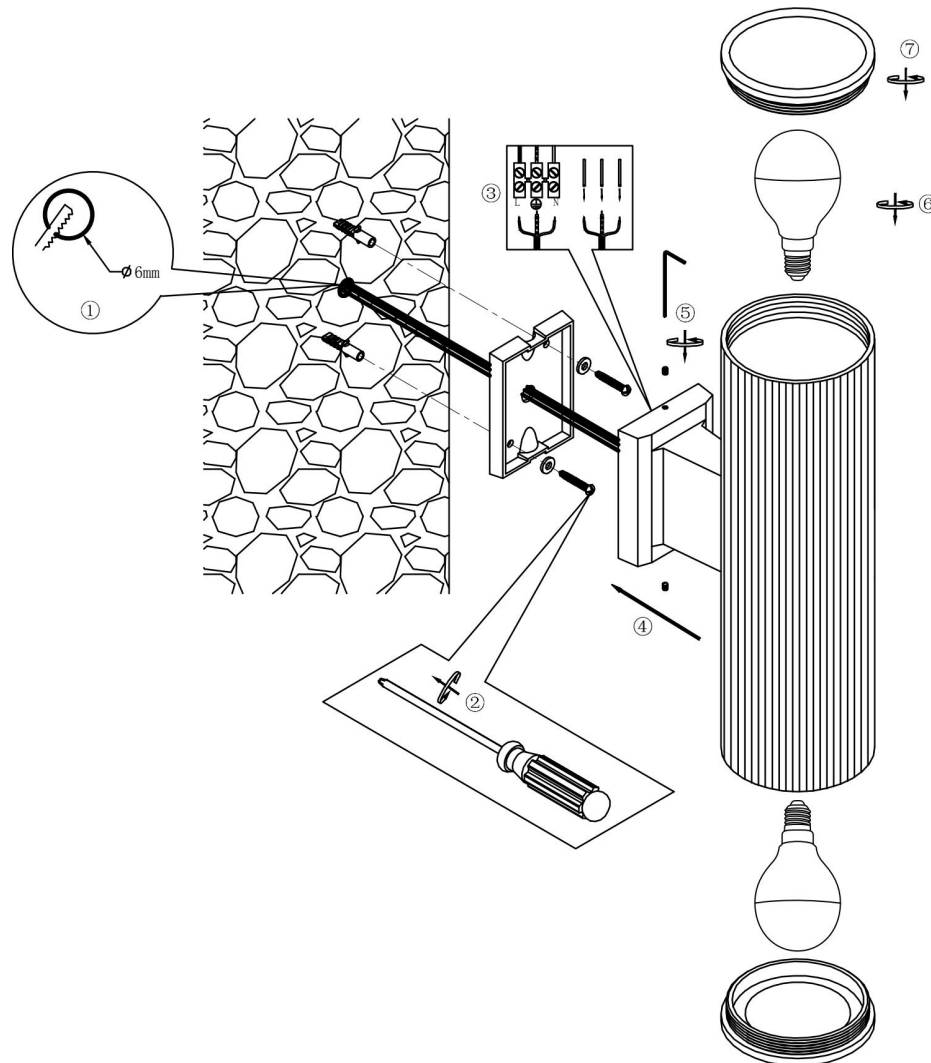

## Instruction

O419WL-02W

2xE27 60W

Model: O419WL-02W

Collection: Outdoor

Wall Lamps