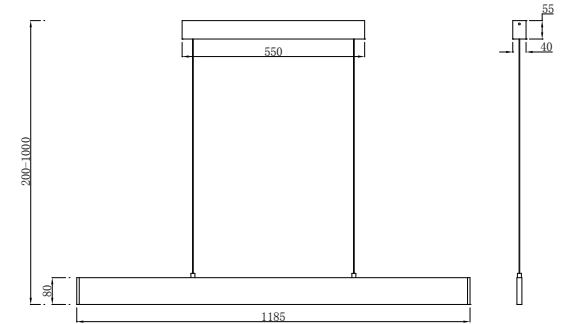

Instruction

P010PL-L30G3K

MAX 30W
1700 Lumen

Model: P010PL-L30G3K
Collection: Pendant

Pendant Lamps