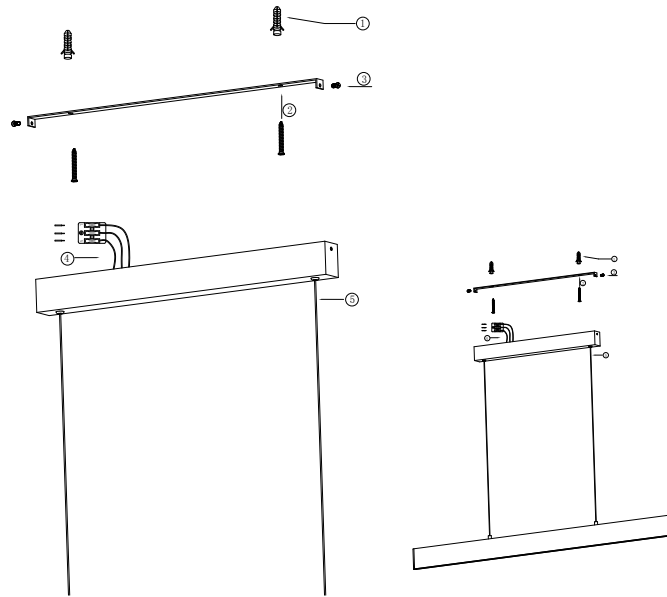

Instruction

P010PL-L30G3K

MAX 30W
1700 Lumen

Model: P010PL-L30G3K
Collection: Pendant

Pendant Lamps