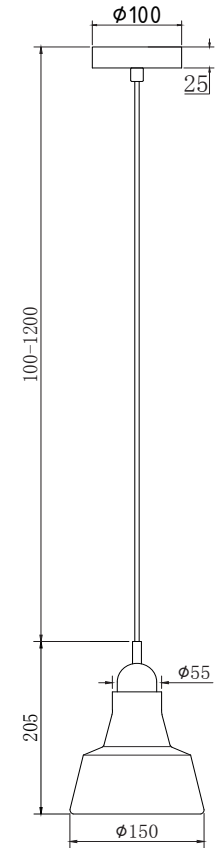

Instruction

P015PL-01BS

1 x GU10 (50W)

Model: P015PL-01BS
Collection: Pendant
Series: Ola

Ceiling Lamps