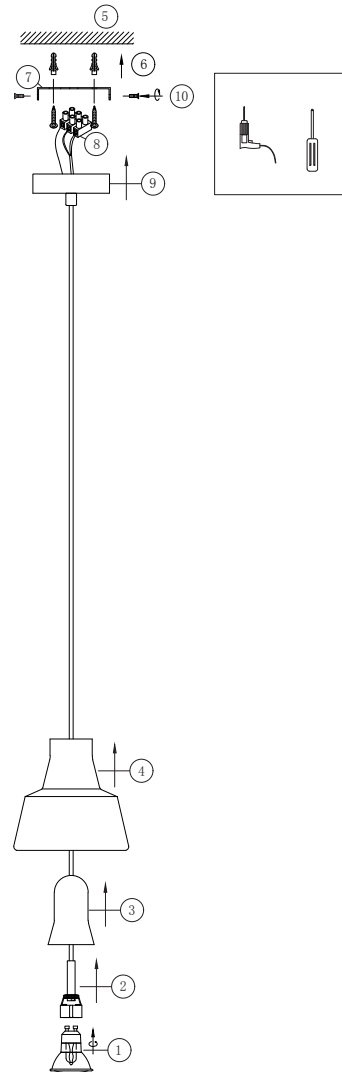

Instruction

P015PL-01BS

1 x GU10 (50W)

Model: P015PL-01BS
Collection: Pendant
Series: Ola

Ceiling Lamps